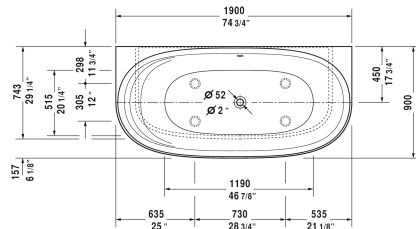

Cape Cod Bathtub # 700364000000090

| < 74 3/4" Inch > |

Bathtub	Dimension	Weight	Order number
back-to-wall, with seamless panel and support frame, with one backrest slope, cUPC® listed*, DuraSolid® A			
Colors			
00 White			
Variant			
Base tub	74 3/4" x 35 3/8" Inch	249.1 lb	700364000000090
Infobox			
* Complies with the following standards: CSA B45.5/IAPMO Z124			
Suitable products			
Tile flange ,			790112
Drop-in drain (PVC), for all back-to-wall, corner and freestanding bathtubs, cUPC® listed*,			791281
Drop-in drain (ABS), for all back-to-wall, corner and freestanding bathtubs, cUPC® listed*,			791282

All drawings contain the necessary measurements which are subject to standard tolerances. They are stated in inch & mm and are non-binding. Exact measurements, in particular for customized installation scenarios, can only be taken from the finished ceramic piece.