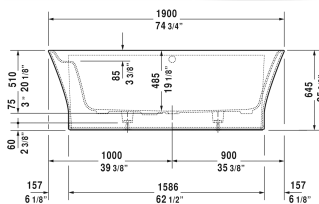

Cape Cod Bathtub # 700364000000090

| < 74 3/4" Inch > |

Bathtub	Dimension	Weight	Order number
back-to-wall, with seamless panel and support frame, with one backrest slope, cUPC® listed*, DuraSolid® A			
Colors			
00 White			
Variant			
Base tub	74 3/4" x 35 3/8" Inch	249.1 lb	700364000000090
Infobox			
* Complies with the following standards: CSA B45.5/IAPMO Z124			
Suitable products			
Tile flange ,			790112
Drop-in drain (PVC), for all back-to-wall, corner and freestanding bathtubs, cUPC® listed*,			791281
Drop-in drain (ABS), for all back-to-wall, corner and freestanding bathtubs, cUPC® listed*,			791282

All drawings contain the necessary measurements which are subject to standard tolerances. They are stated in inch & mm and are non-binding. Exact measurements, in particular for customized installation scenarios, can only be taken from the finished ceramic piece.