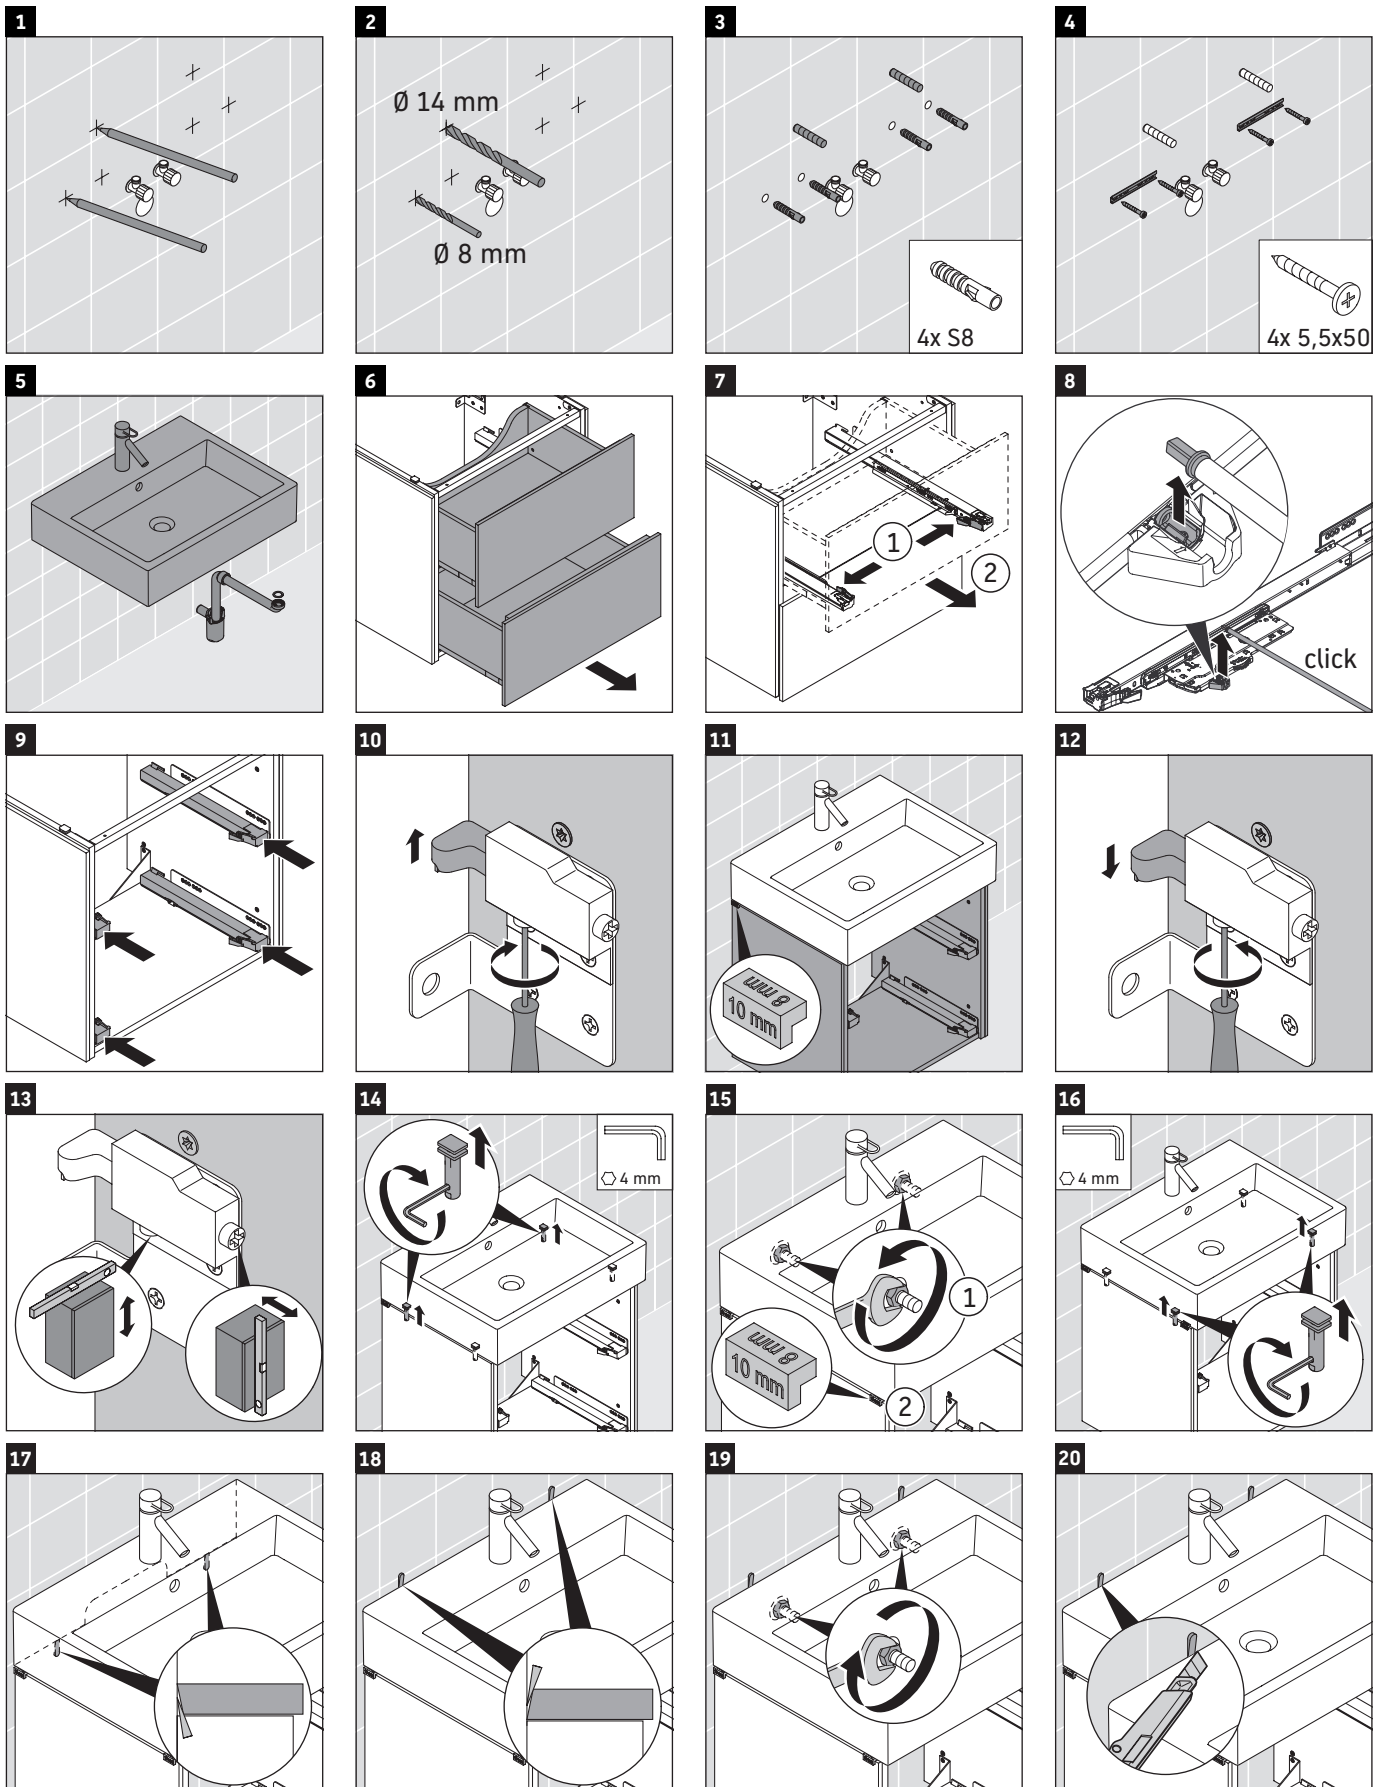

Best.-Nr. LC6274/17.03.1