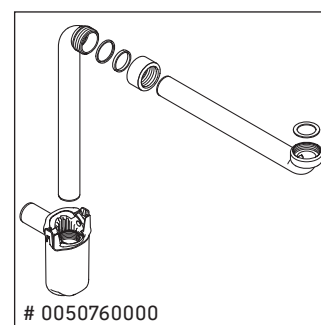

L-Cube

LC 6274

Mounting instructions

A mm	B mm	W mm	X mm
484	246	135	715

Vero Air # 235050

Instructions for use

The bathroom furniture range complies with the standards and guidelines applicable at the time of delivery and is designed for use in bathrooms. Direct contact with water should be avoided, for example, when showering.