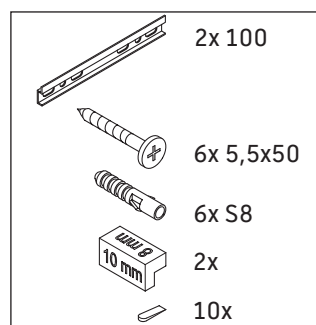

L-Cube

LC 6274

Mounting instructions

A mm	B mm	W mm	X mm
484	246	135	715

Vero Air # 235050

Instructions for use

The bathroom furniture range complies with the standards and guidelines applicable at the time of delivery and is designed for use in bathrooms. Direct contact with water should be avoided, for example, when showering.