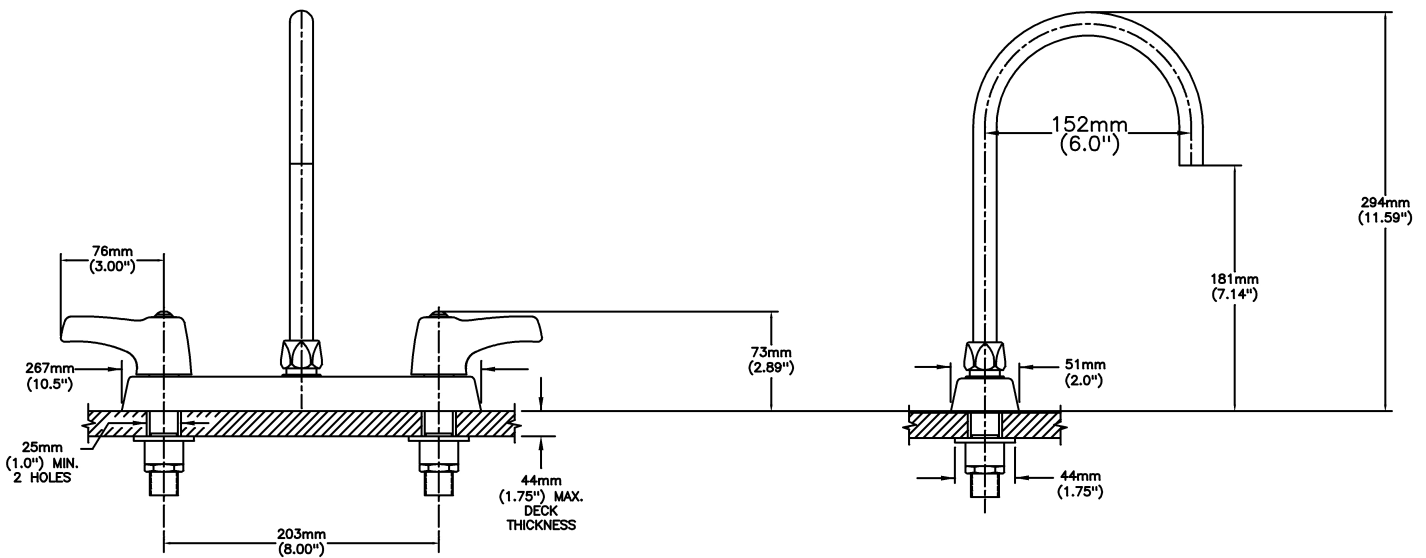

Sink Faucet Deckmount

8" Deck- CER-TECK® ceramic structures

Model No: 26C3973

COMPLIES WITH:

- CSA certified.
- Complies to ASME A112.18.1/CSA B125.1
- Verified compliant with 0.25% weighted average Pb content regulations
- (Contact Delta Representative for State and/or Local Approvals)

NOTES:

26T3 - 8" Deck- TUF-TECK® compression structures

SPECIFICATION:

- Heavy Duty Cast Brass sink faucet
- 203 mm (8") centers
- Two handle
- Polished chrome plated finish
- Metal hold-down package
- CER-TECK® ceramic structures
- Spout: R4 - Smooth End Gooseneck-6.0" spout reach -10.4" height (unmounted)-Standard rigid/swivel field installation unless LS Limited swing option selected- Vandal resistant .090" wall thickness-(R4)
- Outlet#: 7 - Smooth Spout End with Laminar Flow Control in Spout Base - 1.0 GPM (3.8L/min)
- Handle#: 3 - 76 mm (3") Lever Blade Handles-ADA Compliant-Metal-Color indexed-Vandal Resistant screws

OPERATION:

- Not Available

(Dimensional drawing on following page)

Delta reserves the right (1) to make changes to specifications and materials, and (2) to change or discontinue models, both without notice or obligation. Dimensions are for reference. Measurement may vary plus or minus 6mm(0.25"). Mounting locations are suggested only. Check with local codes for requirements in your area. This spec was produced May 10, 2021.

INLET FOR 3/8" OR 1/2" FLEXIBLE RISER
OR 1/2-14 NPSM COUPLING NUT (NOT SUPPLIED)

Delta reserves the right (1) to make changes to specifications and materials, and (2) to change or discontinue models, both without notice or obligation. Dimensions are for reference. Measurement may vary plus or minus 6mm(0.25"). Mounting locations are suggested only. Check with local codes for requirements in your area. This spec was produced May 10, 2021.