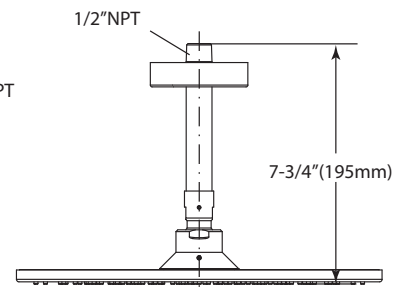

Shown with
TS110MC6