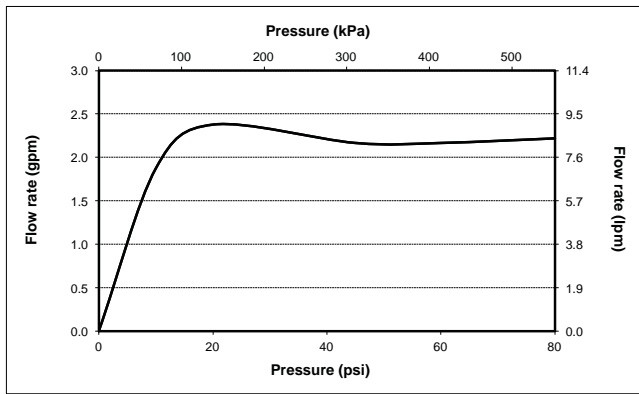

TS111B12

Modern Series Aero Rain Shower

SPECIFICATIONS

- Warranty: Lifetime Limited Warranty (Residential Use)
  One Year (Commercial Use)
- Material: Brass
- Shipping Weight: 7.4 lbs.
- Shipping Dimensions: 13-1/8" x 14-1/8" x 4-1/4"
- Maximum Flow Rate: 2.5 gpm (9.5 lpm)

INSTALLATION NOTES

1. Required Components:
2. TS110MV16 (Wall Mount Shower Arm)
   - TS110MC6 (Ceiling Mount Shower Arm)

Shown with
TS110MV16