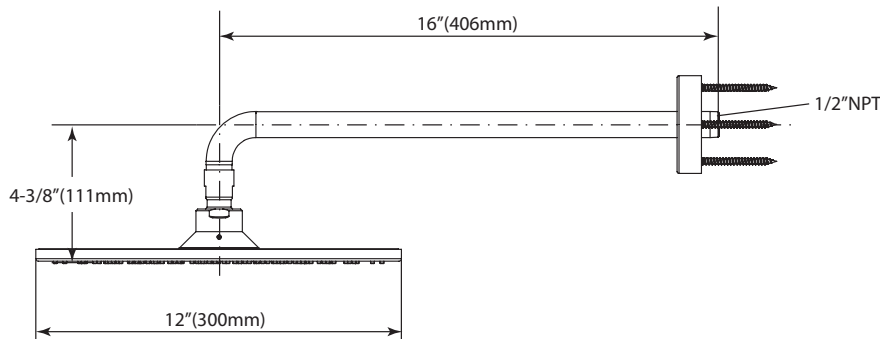

TS111B12

Modern Series Aero Rain Shower

SPECIFICATIONS

- Warranty: Lifetime Limited Warranty (Residential Use)
  One Year (Commercial Use)
- Material: Brass
- Shipping Weight: 7.4 lbs.
- Shipping Dimensions: 13-1/8" x 14-1/8" x 4-1/4"
- Maximum Flow Rate: 2.5 gpm (9.5 lpm)

INSTALLATION NOTES

1. Required Components:
2. TS110MV16 (Wall Mount Shower Arm)
   - TS110MC6 (Ceiling Mount Shower Arm)

Shown with
TS110MV16