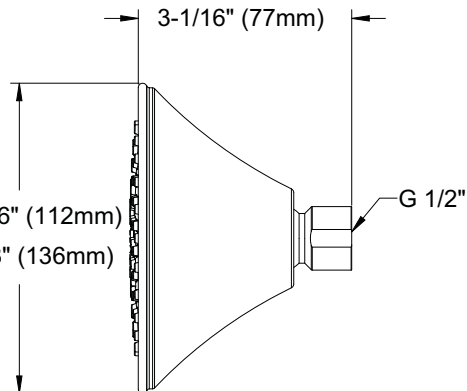

TS200AL61: Transitional Collection Series A Single-Spray Showerhead 5-1/2"

Please note the following component is sold separately:

TS200N6: Shower Arm 6"

PRODUCT SPECIFICATION

The single-spray showerhead shall have a maximum flow rate of 2.0 gpm (7.6 lpm). TS200AL51 shall have a 4-1/2" showerhead and a 4" diameter spray face. TS200AL61 shall have a 5-1/2" showerhead and a 5" diameter spray face. Product shall have a single spray. Product shall have rubber nozzles to prevent limescale build up. Product shall be TOTO Model TS200AL____ #____.

TS200AL51 & TS200AL61

Transitional Collection Series A Single-Spray Showerhead

SPECIFICATIONS

- Warranty: Lifetime Limited Warranty (Residential Use)
One Year (Commercial Use)
- Material: Brass / Plastics
- Shipping Weight: TS200AL51: 0.8 lbs.
TS200AL61: 1.0 lbs.
- Shipping Dimensions: TS200AL51 & TS200AL61:
3-1/2" L x 5-3/4" W x 6-3/4" H
- Maximum Flow Rate: 2.0 gpm (7.6 lpm)

INSTALLATION NOTES

OPTIONAL SHOWERHEAD COMPONENT:
TS200N6: Shower Arm 6" sold separately.

TS200AL51: 4-7/16" (112mm)
TS200AL61: 5-3/8" (136mm)

TOTO

These dimensions and specifications are subject to change without notice