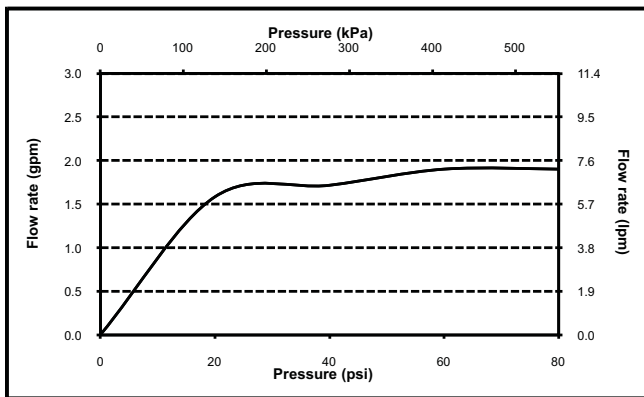

TS200AL51 & TS200AL61

Transitional Collection Series A Single-Spray Showerhead

SPECIFICATIONS

- Warranty: Lifetime Limited Warranty (Residential Use)
  One Year (Commercial Use)
- Material: Brass / Plastics
- Shipping Weight: TS200AL51: 0.8 lbs.
  TS200AL61: 1.0 lbs.
- Shipping Dimensions: TS200AL51 & TS200AL61:
  3-1/2" L x 5-3/4" W x 6-3/4" H
- Maximum Flow Rate: 2.0 gpm (7.6 lpm)

INSTALLATION NOTES

OPTIONAL SHOWERHEAD COMPONENT:
TS200N6: Shower Arm 6" sold separately.