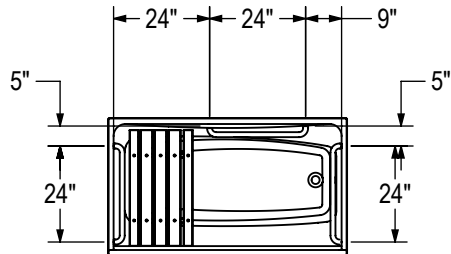

BASE MODEL WITH ADA GRAB BAR & SEAT PACKAGE
RIGHT SIDE SHOWN
LEFT SIDE SYMMETRICAL

All dimensions are approximate. Structure measurements must be verified against the unit to ensure proper fit.