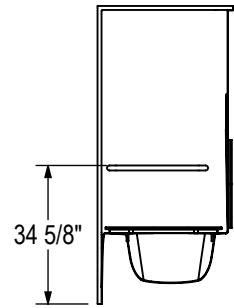

BASE MODEL WITH ADA GRAB BAR & SEAT PACKAGE
RIGHT SIDE SHOWN
LEFT SIDE SYMMETRICAL

All dimensions are approximate. Structure measurements must be verified against the unit to ensure proper fit.