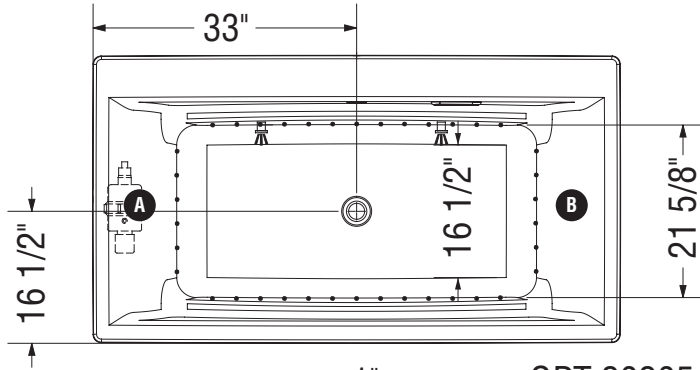

WHIRLPOOL SYSTEM

AIR SYSTEM

OPT 20205 LITE DECK 3/8"

A : Specify blower and/or pump location when ordering

- (▲) : Indicates whirlpool jets positioning
- (△) : Indicates suction positioning
- (●) : Indicates Aerofeel airjets positioning
- (⚡) : Indicates chromatherapy light positioning

All dimensions are approximate. Structure measurements must be verified against the unit to ensure proper fit.