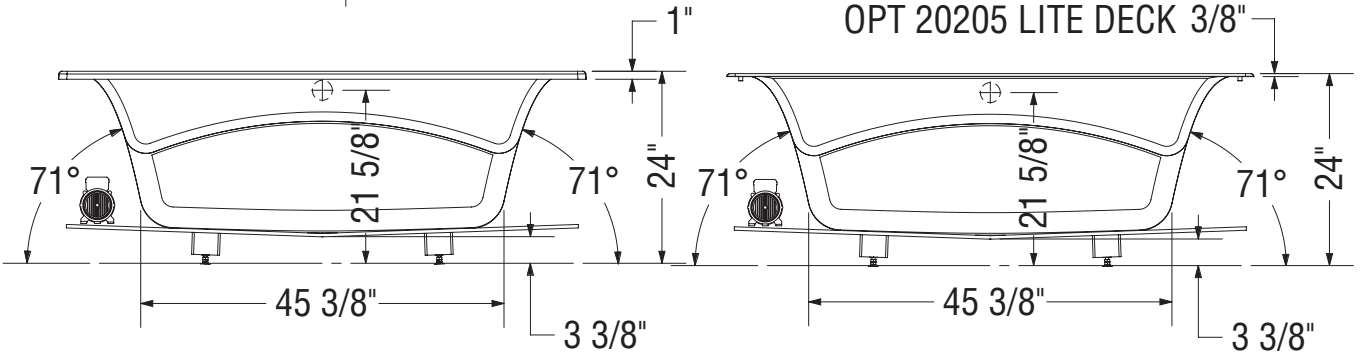

WHIRLPOOL SYSTEM

AIR SYSTEM

OPT 20205 LITE DECK 3/8"

A : Specify blower and/or pump location when ordering

- (▲) : Indicates whirlpool jets positioning
- (△) : Indicates suction positioning
- (●) : Indicates Aerofeel airjets positioning
- (⚡) : Indicates chromatherapy light positioning

All dimensions are approximate. Structure measurements must be verified against the unit to ensure proper fit.