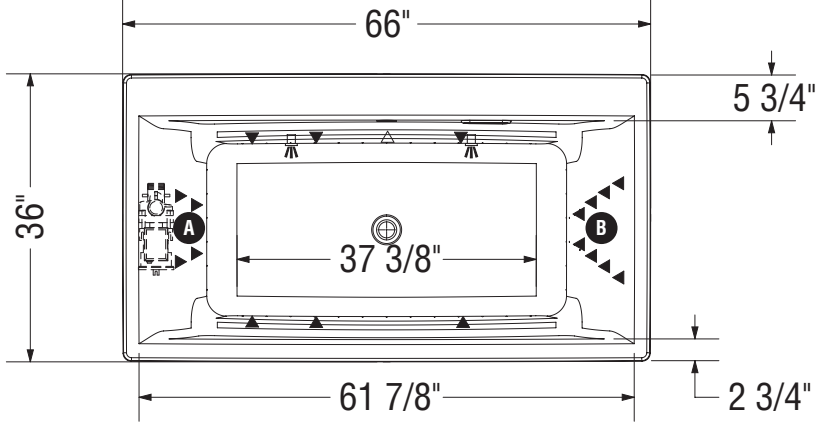

WHIRLPOOL SYSTEM

AIR SYSTEM

OPT 20205 LITE DECK 3/8"

A : Specify blower and/or pump location when ordering

- (▲) : Indicates whirlpool jets positioning
- (△) : Indicates suction positioning
- (●) : Indicates Aerofeel airjets positioning
- (⚡) : Indicates chromatherapy light positioning

All dimensions are approximate. Structure measurements must be verified against the unit to ensure proper fit.