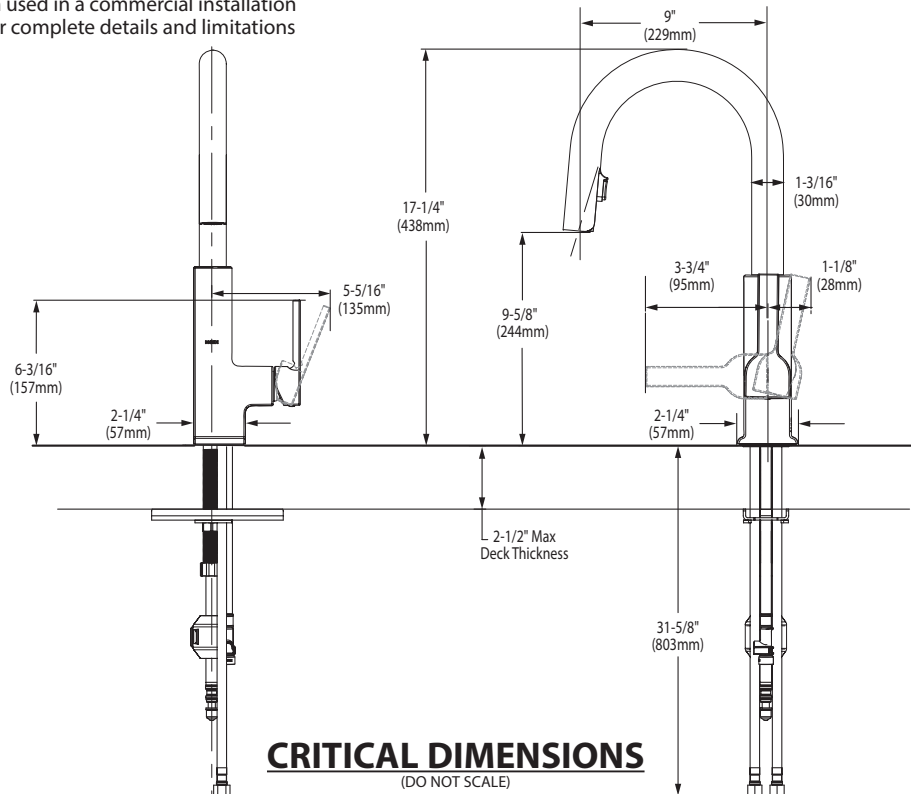

FOR MORE INFORMATION CALL: 1-800-BUY-MOEN

www.moen.com