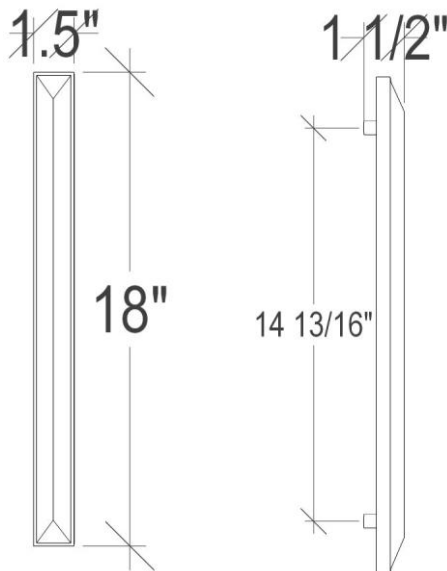

Shown in (PB) Polished Brass Handle

VH008-01

18" ARTISAN GLASS HARDWARE
LARGE RECTANGLE WITH WHITE PRISM

DETAILS

Materials: Smooth metal with White glass
Dimensions are approximate: [OD: 18" x 1.5" x 1.5"]
Each piece is hand-crafted; no two will be the same
NOTE: Due to the handmade nature of the hardware variations in the glass may be visible.

DIMENSIONS WILL VARY

DO NOT use this sheet as a guide for templating. Due to the handmade nature of each product, templates are not provided.