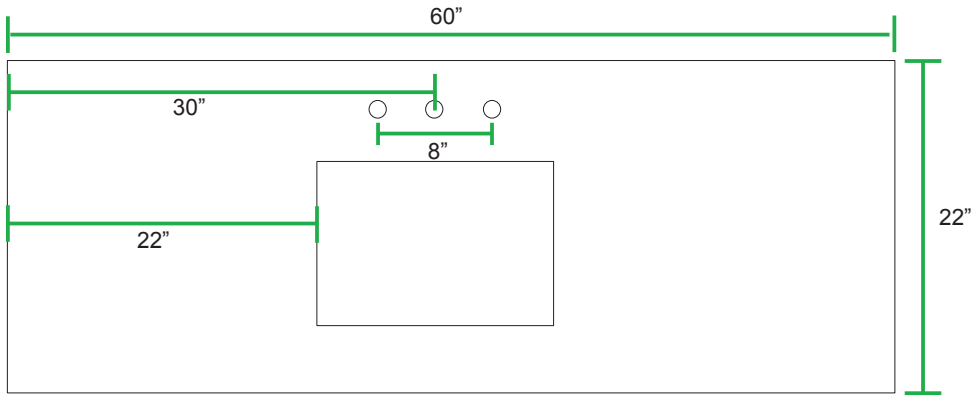

Lancaster 60" Double (LK38-60)
 Single Sink
 Black & White Mottled Granite
 Mango Wood, Natural Finish
 2 Doors, 7 Drawers
 60"W x 22"D x 36"H

Top View

Back View

Front View