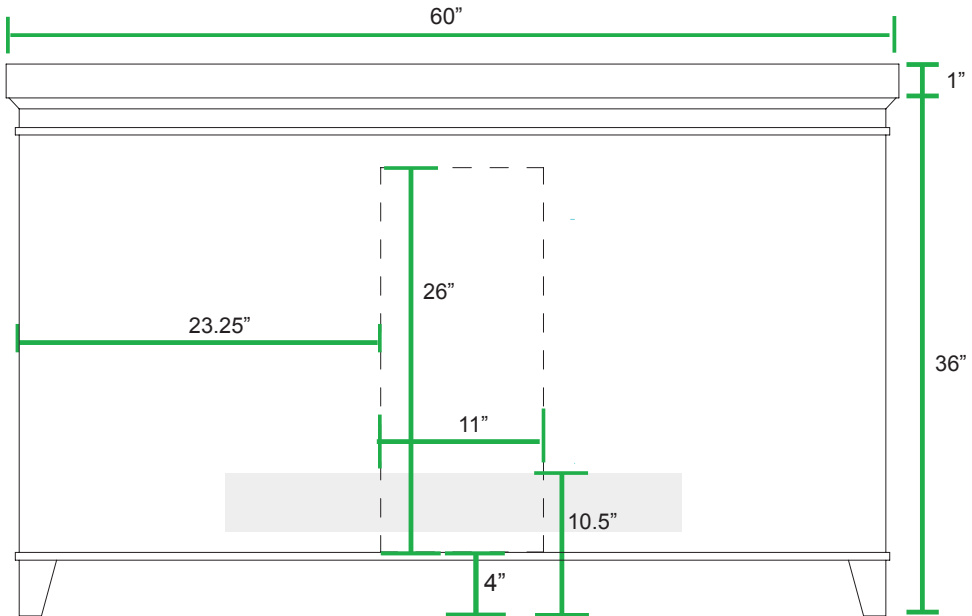

Lancaster 60" Double (LK38-60)
 Single Sink
 Black & White Mottled Granite
 Mango Wood, Natural Finish
 2 Doors, 7 Drawers
 60"W x 22"D x 36"H

Top View

Back View

Front View