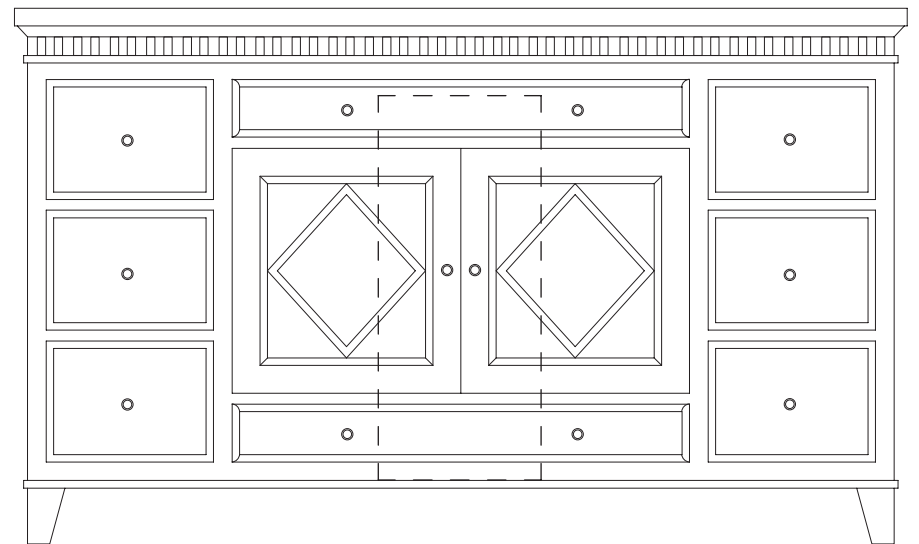

Lancaster 60" Double (LK38-60)
 Single Sink
 Black & White Mottled Granite
 Mango Wood, Natural Finish
 2 Doors, 7 Drawers
 60"W x 22"D x 36"H

Top View

Back View

Front View