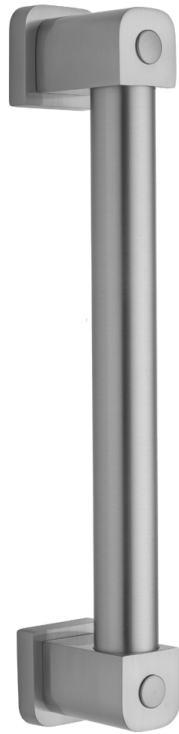

32" G80 Straight Grab Bar

Model #: G80-32-

FEATURES:

- ADA compliant when properly installed
- All brass construction, fully polished & plated
- All grab bars can be custom sized. Contact JACLO for pricing & availability
- Optional handshower sliders and toilet paper/wash cloth holders can be added only upon initial order

AVAILABLE FINISHES:

Polished Chrome (PCH)	Satin Chrome (SC)	Bronze Umber (BU)
Satin Nickel (SN)	Pewter (PEW)	Caramel Bronze (CB)
Polished Nickel (PN)	Antique Brass (AB)	Antique Copper (ACU)
Oil-Rubbed Bronze (ORB)	Polished Brass (PB)	Polished Copper (PCU)
Vintage Bronze (VB)	Satin Brass (SB)	Rose Gold (RG)
Matte Black (MBK)	Satin Gold (SG)	Polished Gold (PG)
Black Nickel (BKN)	Bombay Gold (BG)	Jewelers Gold (JG)
Europa Bronze (EB)	White (WH)	Sedona Beige (SDB)
Tristan Brass (TB)	Unlacquered Brass (ULB)	Satin Cooper (SCU)

SPECIFICATION DRAWING:

CONTEMPO LUXURY GRAB BAR 1 1/4"			
PART. #	SPECIFICS	A	B
G80-12-XXX	12" C TO C	12"	14"
G80-16-XXX	16" C TO C	16"	18"
G80-18-XXX	18" C TO C	18"	20"
G80-24-XXX	24" C TO C	24"	26"
G80-32-XXX	32" C TO C	32"	34"
G80-36-XXX	36" C TO C	36"	38"
G80-42-XXX	42" C TO C	42"	44"
G80-48-XXX	48" C TO C	48"	50"