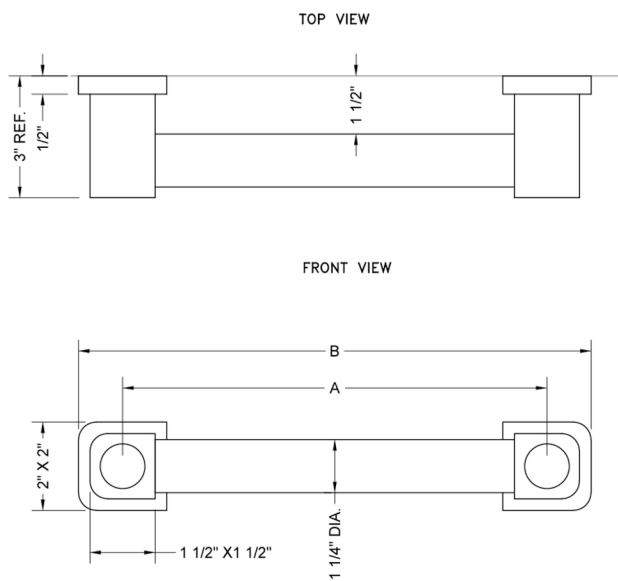

32" G80 Straight Grab Bar

Model #: G80-32-

FEATURES:

- ADA compliant when properly installed
- All brass construction, fully polished & plated
- All grab bars can be custom sized. Contact JACLO for pricing & availability
- Optional handshower sliders and toilet paper/wash cloth holders can be added only upon initial order

SPECIFICATION DRAWING:

CONTEMPO LUXURY GRAB BAR 1 1/4"			
PART. #	SPECIFICS	A	B
G80-12-XXX	12" C TO C	12"	14"
G80-16-XXX	16" C TO C	16"	18"
G80-18-XXX	18" C TO C	18"	20"
G80-24-XXX	24" C TO C	24"	26"
G80-32-XXX	32" C TO C	32"	34"
G80-36-XXX	36" C TO C	36"	38"
G80-42-XXX	42" C TO C	42"	44"
G80-48-XXX	48" C TO C	48"	50"