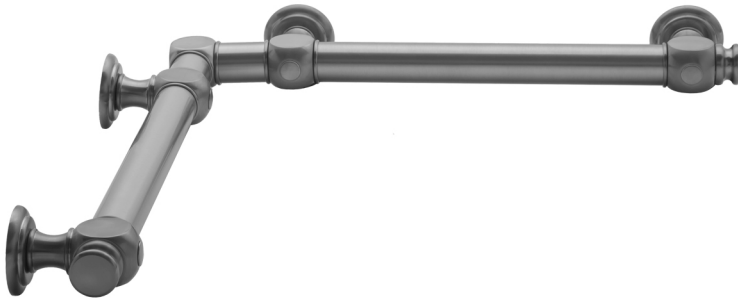

G60 32" x 32" Inside Corner Grab Bar

Model #: G60-32-32-IC-

FEATURES:

- ADA compliant when properly installed
- All brass construction, fully polished & plated
- All grab bars can be custom sized. Contact JACLO for pricing & availability
- Optional handshower sliders and toilet paper/wash cloth holders can be added only upon initial order
- Grab bars over 32" REQUIRE a middle post

AVAILABLE FINISHES:

Polished Chrome (PCH)	Satin Chrome (SC)	Bronze Umber (BU)
Satin Nickel (SN)	Pewter (PEW)	Caramel Bronze (CB)
Polished Nickel (PN)	Antique Brass (AB)	Antique Copper (ACU)
Oil-Rubbed Bronze (ORB)	Polished Brass (PB)	Polished Copper (PCU)
Vintage Bronze (VB)	Satin Brass (SB)	Rose Gold (RG)
Matte Black (MBK)	Satin Gold (SG)	Polished Gold (PG)
Black Nickel (BKN)	Bombay Gold (BG)	Jewelers Gold (JG)
Europa Bronze (EB)	White (WH)	Sedona Beige (SDB)
Tristan Brass (TB)	Unlacquered Brass (ULB)	Satin Cooper (SCU)