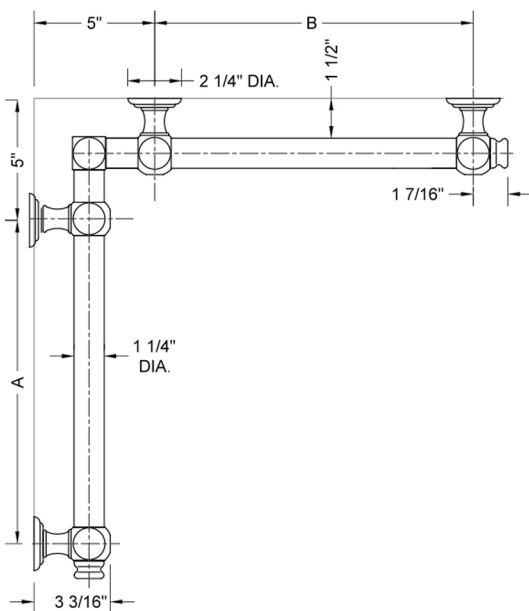

G60 32" x 32" Inside Corner Grab Bar

Model #: G60-32-32-IC-

FEATURES:

- ADA compliant when properly installed
- All brass construction, fully polished & plated
- All grab bars can be custom sized. Contact JACLO for pricing & availability
- Optional handshower sliders and toilet paper/wash cloth holders can be added only upon initial order
- Grab bars over 32" REQUIRE a middle post

SPECIFICATION DRAWING:

BRASS LUXURY GRAB BAR							
PART #	DESCRIPTION	A	B	PART #	DESCRIPTION	A	B
G60-12-12-IC	CENTER OF POST	12"	12"	G60-24-36-IC	CENTER OF POST	24"	36"
G60-12-16-IC	CENTER OF POST	12"	16"	G60-24-48-IC	CENTER OF POST	24"	48"
G60-12-24-IC	CENTER OF POST	12"	24"	G60-24-60-IC	CENTER OF POST	24"	60"
G60-12-32-IC	CENTER OF POST	12"	32"				
G60-12-36-IC	CENTER OF POST	12"	36"	G60-32-32-IC	CENTER OF POST	32"	32"
G60-12-48-IC	CENTER OF POST	12"	48"	G60-32-36-IC	CENTER OF POST	32"	36"
G60-12-60-IC	CENTER OF POST	12"	60"	G60-32-48-IC	CENTER OF POST	32"	48"
				G60-32-60-IC	CENTER OF POST	32"	60"
G60-16-16-IC	CENTER OF POST	16"	16"				
G60-16-24-IC	CENTER OF POST	16"	24"	G60-36-36-IC	CENTER OF POST	36"	36"
G60-16-32-IC	CENTER OF POST	16"	32"	G60-36-48-IC	CENTER OF POST	36"	48"
				G60-36-60-IC	CENTER OF POST	36"	60"
G60-16-36-IC	CENTER OF POST	16"	36"				
G60-16-48-IC	CENTER OF POST	16"	48"	G60-48-48-IC	CENTER OF POST	48"	48"
G60-16-60-IC	CENTER OF POST	16"	60"	G60-48-60-IC	CENTER OF POST	48"	60"
G60-24-24-IC	CENTER OF POST	24"	24"	G60-60-60-IC	CENTER OF POST	60"	60"
G60-24-32-IC	CENTER OF POST	24"	32"				