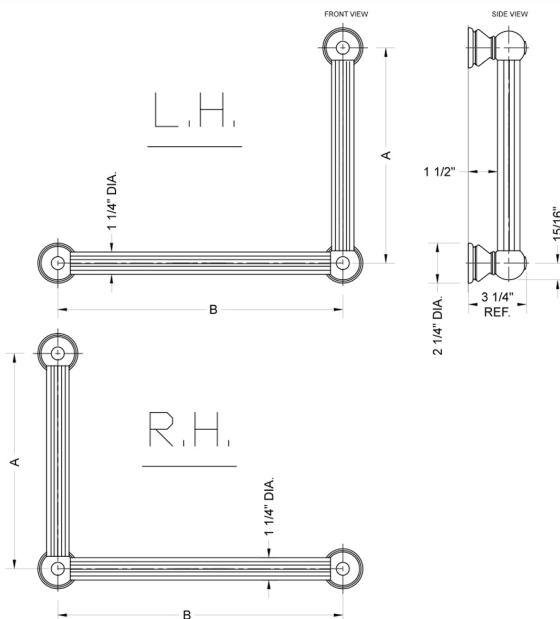

G33 24H x 16W 90° Left Hand Grab Bar

Model #: **G33-24H-16W-LH-**

FEATURES:

- ADA compliant when properly installed
- All brass construction, fully polished & plated
- All grab bars can be custom sized. Contact JACLO for pricing & availability
- Optional handshower sliders and toilet paper/wash cloth holders can be added only upon initial order
- Grab bars over 32" REQUIRE a middle post

SPECIFICATION DRAWING:

BRASS LUXURY GRAB BAR			
PART. #	DESCRIPTION	A H	B W
G33-12H-12W	CENTER TO CENTER	12"	12"
G33-12H-16W	CENTER TO CENTER	12"	16"
G33-12H-24W	CENTER TO CENTER	12"	24"
G33-12H-32W	CENTER TO CENTER	12"	32"
G33-16H-12W	CENTER TO CENTER	16"	12"
G33-16H-16W	CENTER TO CENTER	16"	16"
G33-16H-24W	CENTER TO CENTER	16"	24"
G33-16H-32W	CENTER TO CENTER	16"	32"
G33-24H-12W	CENTER TO CENTER	24"	12"
G33-24H-16W	CENTER TO CENTER	24"	16"
G33-24H-24W	CENTER TO CENTER	24"	24"
G33-24H-32W	CENTER TO CENTER	24"	32"
G33-32H-12W	CENTER TO CENTER	32"	12"
G33-32H-16W	CENTER TO CENTER	32"	16"
G33-32H-24W	CENTER TO CENTER	32"	24"
G33-32H-32W	CENTER TO CENTER	32"	32"