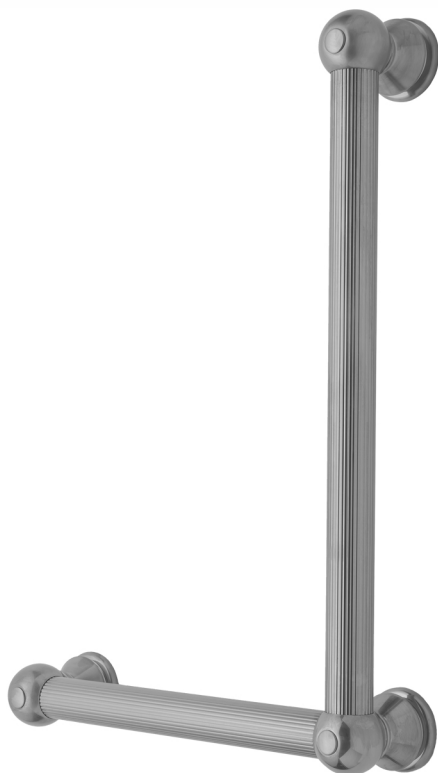

G33 24H x 16W 90° Left Hand Grab Bar

Model #: **G33-24H-16W-LH-**

FEATURES:

- ADA compliant when properly installed
- All brass construction, fully polished & plated
- All grab bars can be custom sized. Contact JACLO for pricing & availability
- Optional handshower sliders and toilet paper/wash cloth holders can be added only upon initial order
- Grab bars over 32" REQUIRE a middle post

AVAILABLE FINISHES:

Polished Chrome (PCH)	Satin Chrome (SC)	Bronze Umber (BU)
Satin Nickel (SN)	Pewter (PEW)	Caramel Bronze (CB)
Polished Nickel (PN)	Antique Brass (AB)	Antique Copper (ACU)
Oil-Rubbed Bronze (ORB)	Polished Brass (PB)	Polished Copper (PCU)
Vintage Bronze (VB)	Satin Brass (SB)	Rose Gold (RG)
Matte Black (MBK)	Satin Gold (SG)	Polished Gold (PG)
Black Nickel (BKN)	Bombay Gold (BG)	Jewelers Gold (JG)
Europa Bronze (EB)	White (WH)	Sedona Beige (SDB)
Tristan Brass (TB)	Unlacquered Brass (ULB)	Satin Cooper (SCU)

SPECIFICATION DRAWING:

BRASS LUXURY GRAB BAR			
PART. #	DESCRIPTION	A H	B W
G33-12H-12W	CENTER TO CENTER	12"	12"
G33-12H-16W	CENTER TO CENTER	12"	16"
G33-12H-24W	CENTER TO CENTER	12"	24"
G33-12H-32W	CENTER TO CENTER	12"	32"
G33-16H-12W	CENTER TO CENTER	16"	12"
G33-16H-16W	CENTER TO CENTER	16"	16"
G33-16H-24W	CENTER TO CENTER	16"	24"
G33-16H-32W	CENTER TO CENTER	16"	32"
G33-24H-12W	CENTER TO CENTER	24"	12"
G33-24H-16W	CENTER TO CENTER	24"	16"
G33-24H-24W	CENTER TO CENTER	24"	24"
G33-24H-32W	CENTER TO CENTER	24"	32"
G33-32H-12W	CENTER TO CENTER	32"	12"
G33-32H-16W	CENTER TO CENTER	32"	16"
G33-32H-24W	CENTER TO CENTER	32"	24"
G33-32H-32W	CENTER TO CENTER	32"	32"