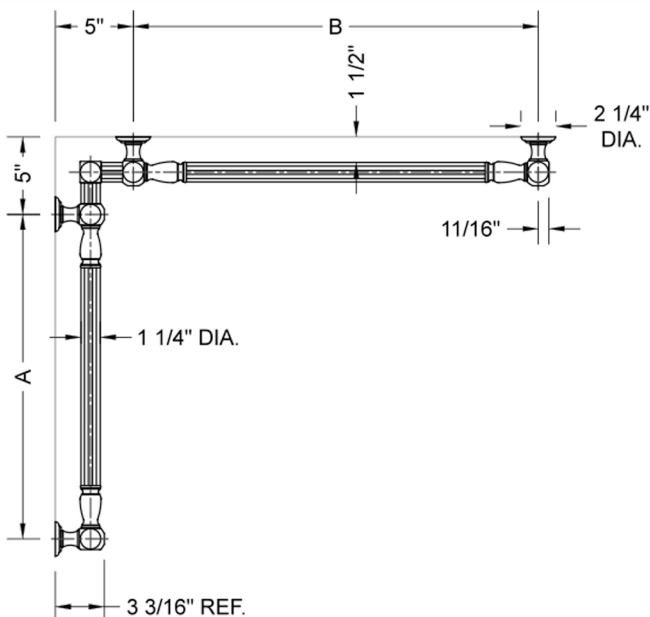

## G21 12" x 36" Inside Corner Grab Bar

**Model #: G21-12-36-IC-**

### FEATURES:

- ADA compliant when properly installed
- All brass construction, fully polished & plated
- All grab bars can be custom sized. Contact JACLO for pricing & availability
- Optional handshower sliders and toilet paper/wash cloth holders can be added only upon initial order
- Grab bars over 32" REQUIRE a middle post

### SPECIFICATION DRAWING:

BRASS LUXURY GRAB BAR							
PART. #	DESCRIPTION	A	B	PART. #	DESCRIPTION	A	B
G21-12-12-IC	CENTER OF POST	12"	12"	G21-24-36-IC	CENTER OF POST	24"	36"
G21-12-16-IC	CENTER OF POST	12"	16"	G21-24-48-IC	CENTER OF POST	24"	48"
G21-12-24-IC	CENTER OF POST	12"	24"	G21-24-60-IC	CENTER OF POST	24"	60"
G21-12-32-IC	CENTER OF POST	12"	32"				
				G21-32-32-IC	CENTER OF POST	32"	32"
G21-12-36-IC	CENTER OF POST	12"	36"	G21-32-36-IC	CENTER OF POST	32"	36"
G21-12-48-IC	CENTER OF POST	12"	48"	G21-32-48-IC	CENTER OF POST	32"	48"
G21-12-60-IC	CENTER OF POST	12"	60"	G21-32-60-IC	CENTER OF POST	32"	60"
G21-16-16-IC	CENTER OF POST	16"	16"	G21-36-36-IC	CENTER OF POST	36"	36"
G21-16-24-IC	CENTER OF POST	16"	24"	G21-36-48-IC	CENTER OF POST	36"	48"
G21-16-32-IC	CENTER OF POST	16"	32"	G21-36-60-IC	CENTER OF POST	36"	60"
G21-16-36-IC	CENTER OF POST	16"	36"	G21-48-48-IC	CENTER OF POST	48"	48"
G21-16-48-IC	CENTER OF POST	16"	48"	G21-48-60-IC	CENTER OF POST	48"	60"
G21-16-60-IC	CENTER OF POST	16"	60"				
				G21-60-60-IC	CENTER OF POST	60"	60"
G21-24-24-IC	CENTER OF POST	24"	24"				
G21-24-32-IC	CENTER OF POST	24"	32"				