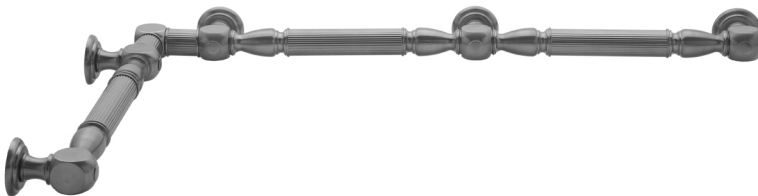

## G21 12" x 36" Inside Corner Grab Bar

**Model #: G21-12-36-IC-**

### FEATURES:

- ADA compliant when properly installed
- All brass construction, fully polished & plated
- All grab bars can be custom sized. Contact JACLO for pricing & availability
- Optional handshower sliders and toilet paper/wash cloth holders can be added only upon initial order
- Grab bars over 32" REQUIRE a middle post

### AVAILABLE FINISHES:

Polished Chrome (PCH)	Satin Chrome (SC)	Bronze Umber (BU)
Satin Nickel (SN)	Pewter (PEW)	Caramel Bronze (CB)
Polished Nickel (PN)	Antique Brass (AB)	Antique Copper (ACU)
Oil-Rubbed Bronze (ORB)	Polished Brass (PB)	Polished Copper (PCU)
Vintage Bronze (VB)	Satin Brass (SB)	Rose Gold (RG)
Matte Black (MBK)	Satin Gold (SG)	Polished Gold (PG)
Black Nickel (BKN)	Bombay Gold (BG)	Jewelers Gold (JG)
Europa Bronze (EB)	White (WH)	Sedona Beige (SDB)
Tristan Brass (TB)	Unlacquered Brass (ULB)	Satin Cooper (SCU)