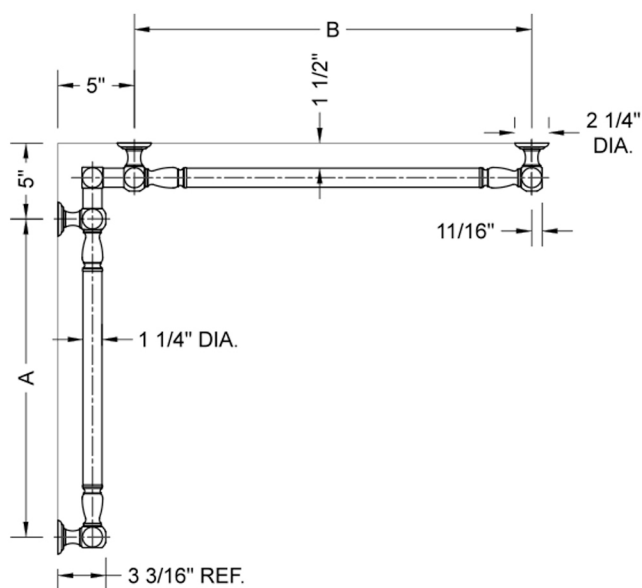

G20 24" x 24" Inside Corner Grab Bar

Model #: G20-24-24-IC-

FEATURES:

- ADA compliant when properly installed
- All brass construction, fully polished & plated
- All grab bars can be custom sized. Contact JACLO for pricing & availability
- Optional handshower sliders and toilet paper/wash cloth holders can be added only upon initial order
- Grab bars over 32" REQUIRE a middle post

SPECIFICATION DRAWING:

BRASS LUXURY GRAB BAR							
PART. #	DESCRIPTION	A	B	PART. #	DESCRIPTION	A	B
G20-12-12-IC	CENTER OF POST	12"	12"	G20-24-36-IC	CENTER OF POST	24"	36"
G20-12-16-IC	CENTER OF POST	12"	16"	G20-24-48-IC	CENTER OF POST	24"	48"
G20-12-24-IC	CENTER OF POST	12"	24"	G20-24-60-IC	CENTER OF POST	24"	60"
G20-12-32-IC	CENTER OF POST	12"	32"				
G20-12-36-IC	CENTER OF POST	12"	36"	G20-32-32-IC	CENTER OF POST	32"	32"
G20-12-48-IC	CENTER OF POST	12"	48"	G20-32-36-IC	CENTER OF POST	32"	36"
G20-12-60-IC	CENTER OF POST	12"	60"	G20-32-48-IC	CENTER OF POST	32"	48"
				G20-32-60-IC	CENTER OF POST	32"	60"
G20-16-16-IC	CENTER OF POST	16"	16"				
G20-16-24-IC	CENTER OF POST	16"	24"	G20-36-36-IC	CENTER OF POST	36"	36"
G20-16-32-IC	CENTER OF POST	16"	32"	G20-36-48-IC	CENTER OF POST	36"	48"
				G20-36-60-IC	CENTER OF POST	36"	60"
G20-16-36-IC	CENTER OF POST	16"	36"				
G20-16-48-IC	CENTER OF POST	16"	48"	G20-48-48-IC	CENTER OF POST	48"	48"
G20-16-60-IC	CENTER OF POST	16"	60"	G20-48-60-IC	CENTER OF POST	48"	60"
G20-24-24-IC	CENTER OF POST	24"	24"				
G20-24-32-IC	CENTER OF POST	24"	32"	G20-60-60-IC	CENTER OF POST	60"	60"