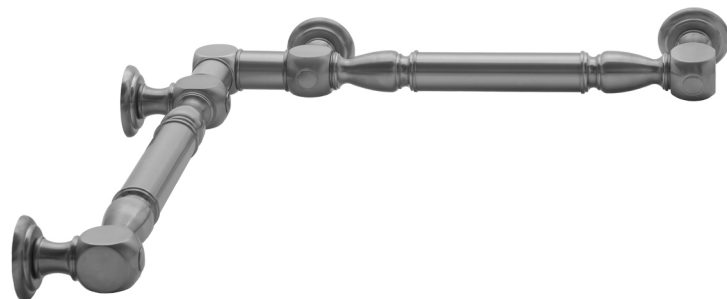

G20 24" x 24" Inside Corner Grab Bar

Model #: G20-24-24-IC-

FEATURES:

- ADA compliant when properly installed
- All brass construction, fully polished & plated
- All grab bars can be custom sized. Contact JACLO for pricing & availability
- Optional handshower sliders and toilet paper/wash cloth holders can be added only upon initial order
- Grab bars over 32" REQUIRE a middle post

AVAILABLE FINISHES:

Polished Chrome (PCH)	Satin Chrome (SC)	Bronze Umber (BU)
Satin Nickel (SN)	Pewter (PEW)	Caramel Bronze (CB)
Polished Nickel (PN)	Antique Brass (AB)	Antique Copper (ACU)
Oil-Rubbed Bronze (ORB)	Polished Brass (PB)	Polished Copper (PCU)
Vintage Bronze (VB)	Satin Brass (SB)	Rose Gold (RG)
Matte Black (MBK)	Satin Gold (SG)	Polished Gold (PG)
Black Nickel (BKN)	Bombay Gold (BG)	Jewelers Gold (JG)
Europa Bronze (EB)	White (WH)	Sedona Beige (SDB)
Tristan Brass (TB)	Unlacquered Brass (ULB)	Satin Cooper (SCU)