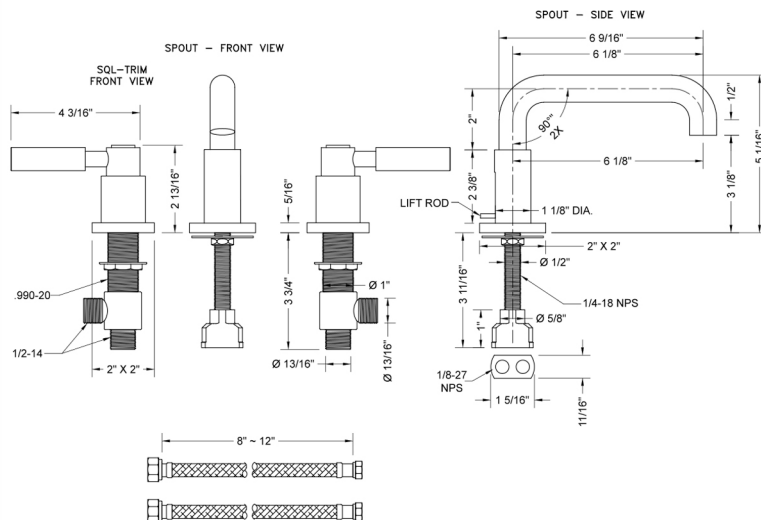

SPECIFICATION DRAWING: