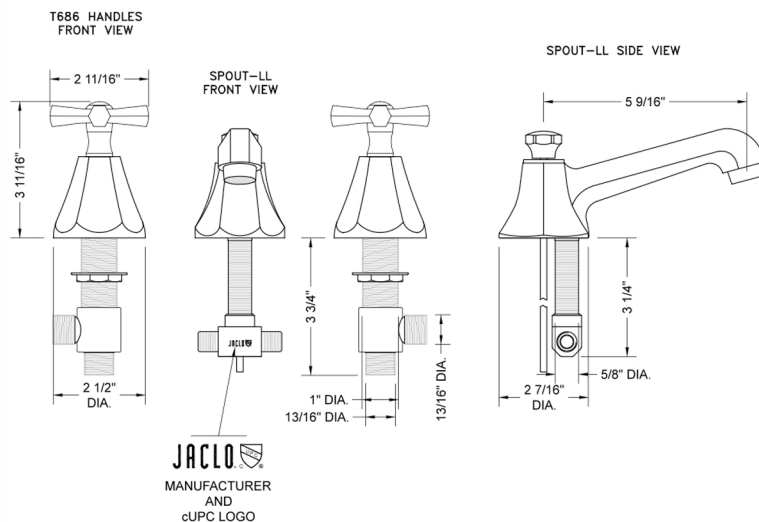

Astor Faucet with Hex Cross Handles- 0.5 GPM

Model #: 6870-T686-0.5-

FEATURES:

- All brass 8" - 12" widespread faucet includes brass pop-up drain with overflow
- 1/4 turn ceramic valves
- Stationary Spout
- Available Flow Rates: 1.5, 1.2 & 0.5 GPM. Additional flow rate (aerator) options available. Contact JACLO.
- 5 9/16" spout reach
- Spout Hole Size Min-Max: 1 1/4" - 2"
- Valve Hole Size Min-Max: 1 1/8" - 1 5/8"

SPECIFICATION DRAWING:

AVAILABLE HANDLES: