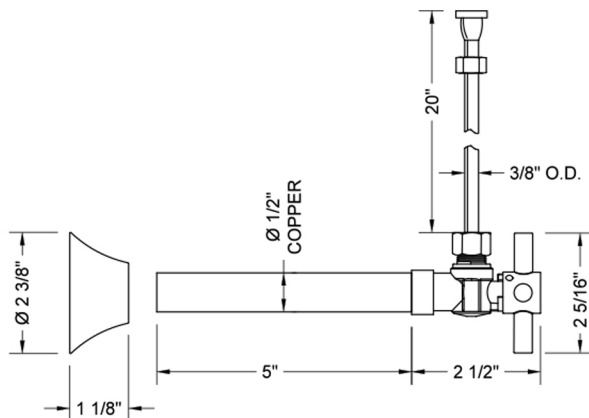

Quarter Turn Angle Pattern 1/2" Copper (Sweat Fit) x 3/8" O.D. Toilet Supply Kit with Contempo Cross Handle, 20" Supply Tube, Escutcheon

Model #: 629-4-72-

FEATURES:

- Complete Toilet Supply Kit
- Kit contains:
 - (1) Quarter Turn Angle Pattern 1/2" Copper (Sweat Fit) x 3/8" O.D. Supply Valve with Contempo Cross Handle P/N 629-4
 - (1) 20" Copper Supply Tube P/N 772
 - (1) Bell Escutcheon P/N 7116

SPECIFICATION DRAWING:

COMPONENTS	
DESCRIPTION	QTY:
ANGLE VALVE - CONTEMPO CROSS HANDLE	1
20" X 3/8" O.D. SUPPLY TUBE	1
ESCUTCHEON	1
PLASTIC FILL VALVE COUPLING NUT	1

AVAILABLE HANDLES: