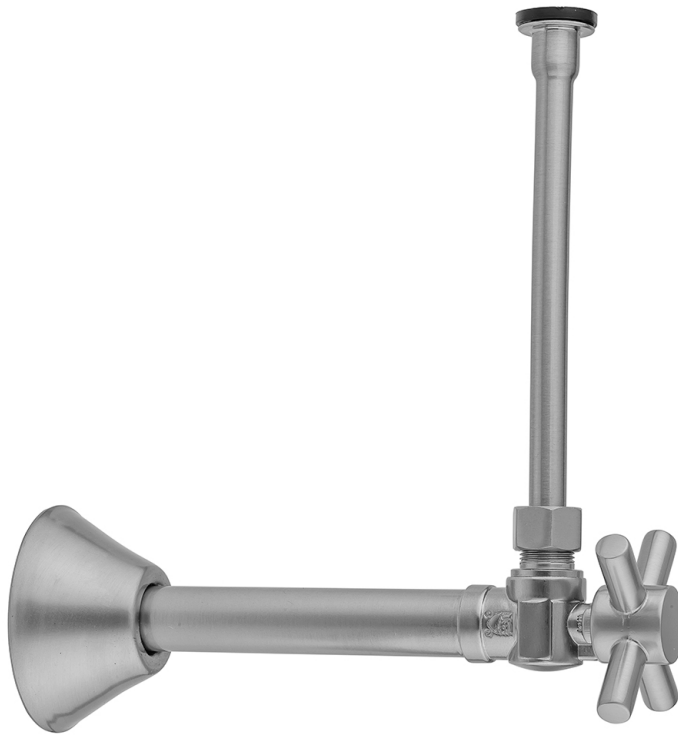

Quarter Turn Angle Pattern 1/2" Copper (Sweat Fit) x 3/8" O.D. Toilet Supply Kit with Contempo Cross Handle, 20" Supply Tube, Escutcheon

Model #: 629-4-72-

FEATURES:

- Complete Toilet Supply Kit
- Kit contains:
 - (1) Quarter Turn Angle Pattern 1/2" Copper (Sweat Fit) x 3/8" O.D. Supply Valve with Contempo Cross Handle P/N 629-4
 - (1) 20" Copper Supply Tube P/N 772
 - (1) Bell Escutcheon P/N 7116

AVAILABLE FINISHES:

Polished Chrome (PCH)	Satin Chrome (SC)	Bronze Umber (BU)
Satin Nickel (SN)	Pewter (PEW)	Caramel Bronze (CB)
Polished Nickel (PN)	Antique Brass (AB)	Antique Copper (ACU)
Oil-Rubbed Bronze (ORB)	Polished Brass (PB)	Polished Copper (PCU)
Vintage Bronze (VB)	Satin Brass (SB)	Rose Gold (RG)
Matte Black (MBK)	Satin Gold (SG)	Polished Gold (PG)
Black Nickel (BKN)	Bombay Gold (BG)	Jewelers Gold (JG)
Europa Bronze (EB)	White (WH)	Sedona Beige (SDB)
Tristan Brass (TB)	Satin Cooper (SCU)	

SPECIFICATION DRAWING:

COMPONENTS	
DESCRIPTION	QTY:
ANGLE VALVE - CONTEMPO CROSS HANDLE	1
20" X 3/8" O.D. SUPPLY TUBE	1
ESCUTCHEON	1
PLASTIC FILL VALVE COUPLING NUT	1

AVAILABLE HANDLES: