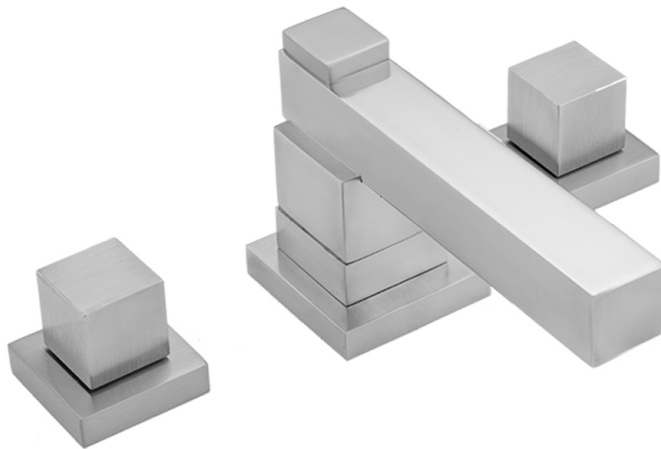

CUBIX® Double Stack Faucet with Cube Handles - 0.5 GPM

Model #: 3304-T673-0.5-

FEATURES:

- All brass 8" - 12" widespread faucet includes brass pop-up drain with overflow
- 1/4 turn ceramic valves
- Double Stack Stationary Spout
- Available Flow Rates: 1.5, 1.2 & 0.5 GPM. Additional flow rate (aerator) options available. Contact JACLO.
- 5 1/2" spout reach
- Spout Hole Size Min-Max: 1 5/8" - 2"
- Valve Hole Size Min-Max: 1 1/8" - 1 5/8"

AVAILABLE FINISHES:

Polished Chrome (PCH)	Satin Chrome (SC)	Bronze Umber (BU)
Satin Nickel (SN)	Pewter (PEW)	Caramel Bronze (CB)
Polished Nickel (PN)	Antique Brass (AB)	Antique Copper (ACU)
Oil-Rubbed Bronze (ORB)	Polished Brass (PB)	Polished Copper (PCU)
Vintage Bronze (VB)	Satin Brass (SB)	Matte Black (MBK)
Satin Gold (SG)	Polished Gold (PG)	Black Nickel (BKN)
Bombay Gold (BG)	Jewelers Gold (JG)	Satin Cooper (SCU)