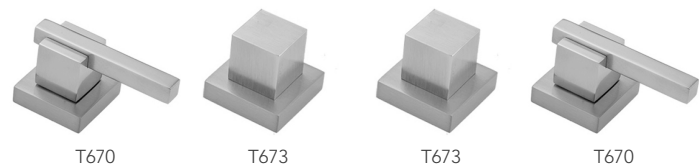

AVAILABLE HANDLES:

COMPLIANCES:

Complies with: ASME A112.18.1-2012/CSA B125.1-12