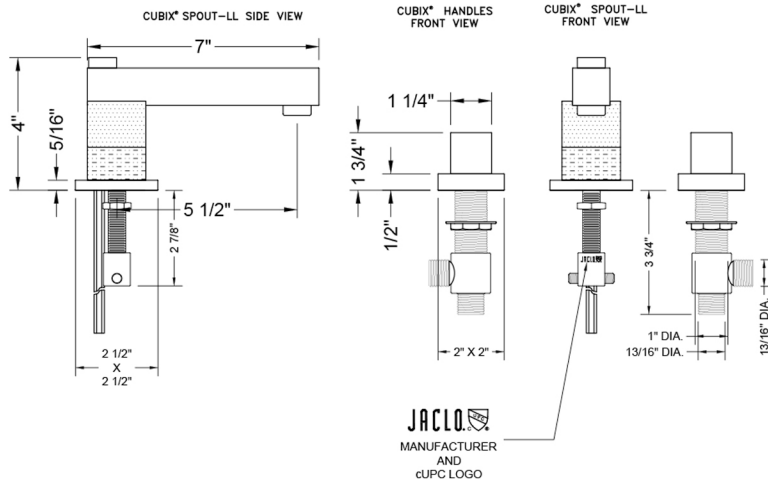

SPECIFICATION DRAWING: