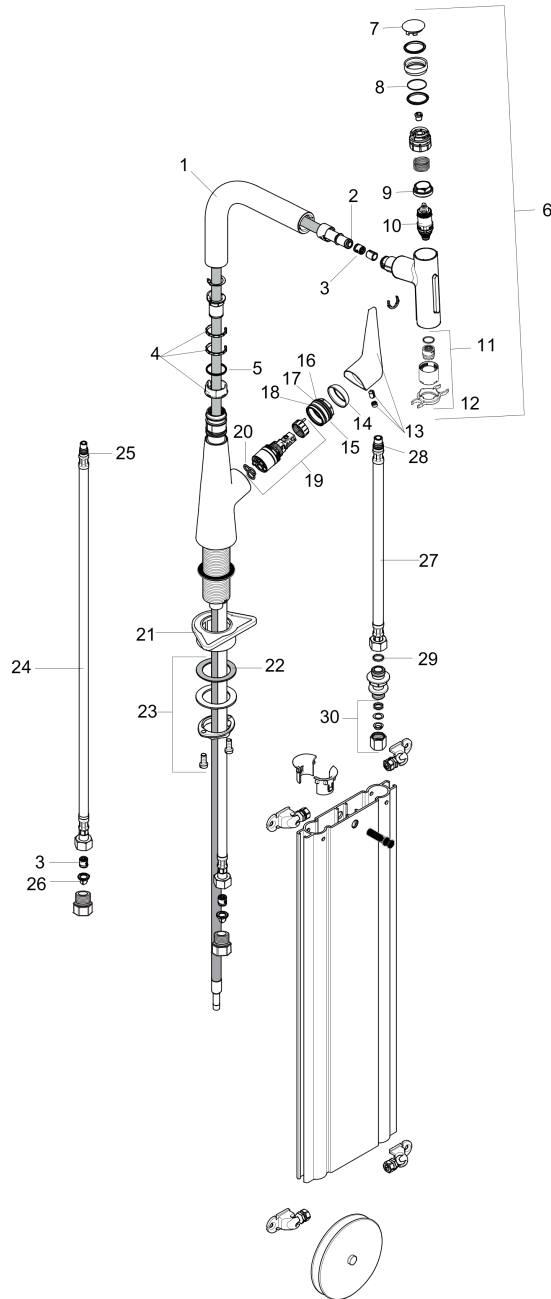

Talis Select S
Prep Kitchen Faucet, 2-Spray Pull-Out with sBox, 1.75 GPM
 Finishes : **steel optic** Part no. : **73868801**

Description

Features

- Swivel range 110° / 150°
- Laminar spray, needle spray
- Toggle spray diverter
- Select button provides convenient start/stop of the water flow at the sprayhead
- MagFit magnetic sprayhead docking
- Single-hole installation
- Flow: 1.75 GPM (6.6 L/Min)
- Ceramic cartridge
- 3/8" hoses
- Integrated double backflow prevention

Item details

List Price \$ 820.00

Technology

Compliance

Product image

Scale drawing

Talis Select S
Prep Kitchen Faucet, 2-Spray Pull-Out with sBox, 1.75 GPM
 Finishes : **steel optic** Part no. : **73868801**

Exploded drawing

Year of production: >07/19

Talis Select S
Prep Kitchen Faucet, 2-Spray Pull-Out with sBox, 1.75 GPM
 Finishes : **steel optic** Part no. : **73868801**

Spare parts list

Year of production: >07/19

Pos.	Description	Part no.	Price	PU
1	spout cpl.	93175800	-	1
2	O-ring 8x2	98112000	-	1
3	non return valve DW 10	96456000	-	1
4	set of lever collars	98365000	-	1
5	O-ring 21x2,5	98211000	-	1
6	handspray	93412801	-	1
7	cover	92566800	-	1
8	O-Ring 14x1,5	98201000	-	1
9	nut	92567000	-	1
10	shut off unit	98463000	-	1
11	spray former	93342000	-	1
12	service tool	95910000	-	1
13	handle	93148800	-	1
14	flange	98863800	-	1
15	nut	98864000	-	1
16	O-ring 23x2	98398000	-	1
17	O-ring 27x1,5	92527000	-	1
18	O-ring 25x1,5	98146000	-	1
19	cartridge, assy	97685000	-	1
20	seal	98865000	-	1
21	support	97523000	-	1
22	lever collar	97548000	-	1
23	fixing set (Ø 34)	95049000	-	1
24	connection hose 900 mm M8x0,75 G3/8	95372000	-	1
25	O-ring 7x1,5	98422000	-	1
26	filter packing	95291000	-	1
27	connection hose 450 mm M10x1 G3/8	96507000	-	1
28	O-ring 8x1,75	97827000	-	1
29	sealing set	95581000	-	1
30	squeezing connection	96099000	-	1
a	extension set	43333000	-	1
b	adapter for connection hose	88802000	-	1