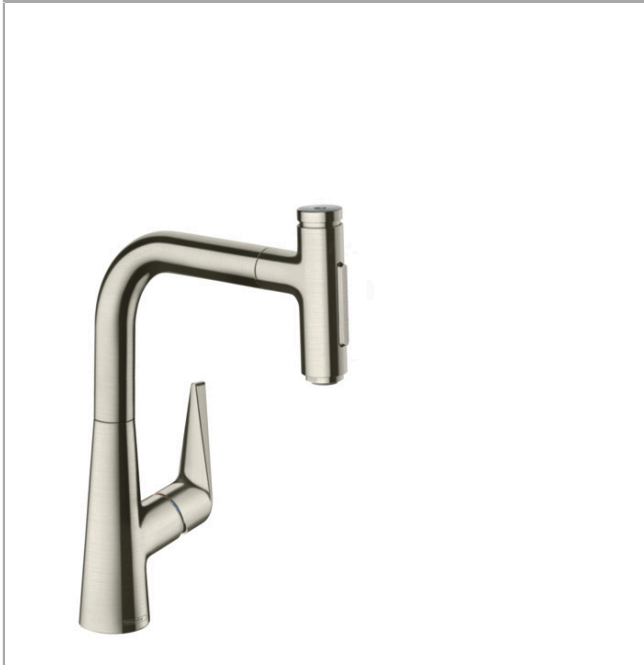

Talis Select S
Prep Kitchen Faucet, 2-Spray Pull-Out with sBox, 1.75 GPM
 Finishes : **steel optic** Part no. : **73868801**

Description

Features

- Swivel range 110° / 150°
- Laminar spray, needle spray
- Toggle spray diverter
- Select button provides convenient start/stop of the water flow at the sprayhead
- MagFit magnetic sprayhead docking
- Single-hole installation
- Flow: 1.75 GPM (6.6 L/Min)
- Ceramic cartridge
- 3/8" hoses
- Integrated double backflow prevention

Item details

List Price \$ 820.00

Technology

Compliance

Product image

Scale drawing

Talis Select S
Prep Kitchen Faucet, 2-Spray Pull-Out with sBox, 1.75 GPM
 Finishes : **steel optic** Part no. : **73868801**

Exploded drawing

Year of production: >07/19

Talis Select S
Prep Kitchen Faucet, 2-Spray Pull-Out with sBox, 1.75 GPM
 Finishes : **steel optic** Part no. : **73868801**

Spare parts list

Year of production: >07/19