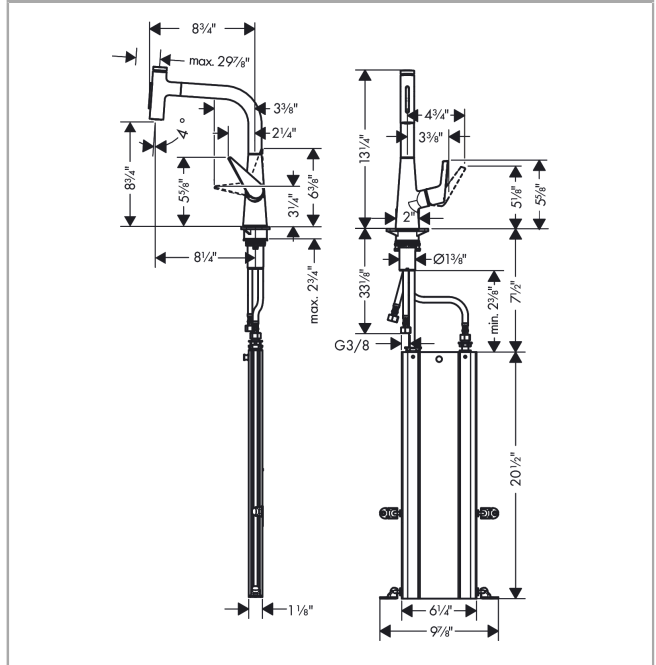

Talis Select S
Prep Kitchen Faucet, 2-Spray Pull-Out with sBox, 1.75 GPM
 Finishes : **steel optic** Part no. : **73868801**

Description

Features

- Swivel range 110° / 150°
- Laminar spray, needle spray
- Toggle spray diverter
- Select button provides convenient start/stop of the water flow at the sprayhead
- MagFit magnetic sprayhead docking
- Single-hole installation
- Flow: 1.75 GPM (6.6 L/Min)
- Ceramic cartridge
- 3/8" hoses
- Integrated double backflow prevention

Item details

List Price \$ 820.00

Technology

Compliance

Product image

Scale drawing

Talis Select S
Prep Kitchen Faucet, 2-Spray Pull-Out with sBox, 1.75 GPM
 Finishes : **steel optic** Part no. : **73868801**

Exploded drawing

Year of production: >07/19

Talis Select S
Prep Kitchen Faucet, 2-Spray Pull-Out with sBox, 1.75 GPM
 Finishes : **steel optic** Part no. : **73868801**

Spare parts list

Year of production: >07/19

Pos.	Description	Part no.	Price	PU
1	spout cpl.	93175800	-	1
2	O-ring 8x2	98112000	-	1
3	non return valve DW 10	96456000	-	1
4	set of lever collars	98365000	-	1
5	O-ring 21x2,5	98211000	-	1
6	handspray	93412801	-	1
7	cover	92566800	-	1
8	O-Ring 14x1,5	98201000	-	1
9	nut	92567000	-	1
10	shut off unit	98463000	-	1
11	spray former	93342000	-	1
12	service tool	95910000	-	1
13	handle	93148800	-	1
14	flange	98863800	-	1
15	nut	98864000	-	1
16	O-ring 23x2	98398000	-	1
17	O-ring 27x1,5	92527000	-	1
18	O-ring 25x1,5	98146000	-	1
19	cartridge, assy	97685000	-	1
20	seal	98865000	-	1
21	support	97523000	-	1
22	lever collar	97548000	-	1
23	fixing set (Ø 34)	95049000	-	1
24	connection hose 900 mm M8x0,75 G3/8	95372000	-	1
25	O-ring 7x1,5	98422000	-	1
26	filter packing	95291000	-	1
27	connection hose 450 mm M10x1 G3/8	96507000	-	1
28	O-ring 8x1,75	97827000	-	1
29	sealing set	95581000	-	1
30	squeezing connection	96099000	-	1
a	extension set	43333000	-	1
b	adapter for connection hose	88802000	-	1