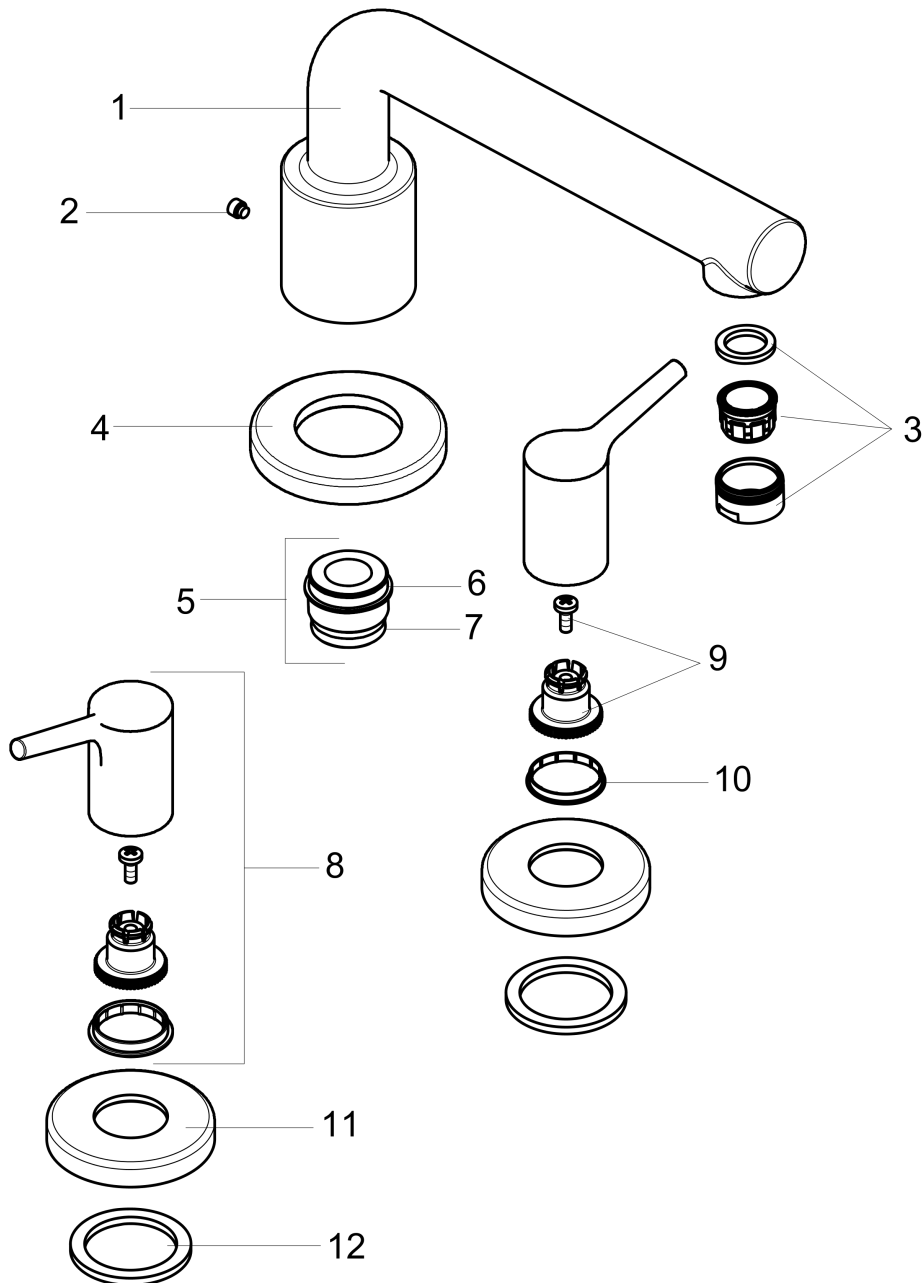

Talis S
3-Hole Roman Tub Set Trim
 Finishes : **chrome** Part no. : **72415001**

Description

Features

- 90° ceramic valves

Item details

List Price \$ 433.00

Compliance

Product image

Scale drawing

Talis S
 3-Hole Roman Tub Set Trim
 Finishes : chrome Part no. : 72415001

Exploded drawing

Year of production: >11/16

Talis S

3-Hole Roman Tub Set Trim

Finishes : **chrome** Part no. : **72415001**

Spare parts list

Year of production: >11/16

| Pos. | Description | Part no. | Price | PU |
|------|-------------------------------------|----------|-------|----|
| 1 | spout cpl. | 92784000 | - | 1 |
| 2 | hollow set screw M6x6 | 97660000 | - | 1 |
| 3 | aerator M24x1 (30 l/min) | 96512000 | - | 1 |
| 4 | escutcheon Ø 70 mm | 97779000 | - | 1 |
| 5 | adapter for spout | 88512000 | - | 1 |
| 6 | O-Ring 23x2,5 | 98183000 | - | 1 |
| 7 | O-ring 21x2,5 | 98211000 | - | 1 |
| 8 | handle | 92781000 | - | 1 |
| 9 | handle fixing set | 94184000 | - | 1 |
| 10 | set of color-rings cold / hot water | 96299000 | - | 1 |
| 11 | escutcheon | 31098000 | - | 1 |
| 12 | flat seal | 98749000 | - | 1 |