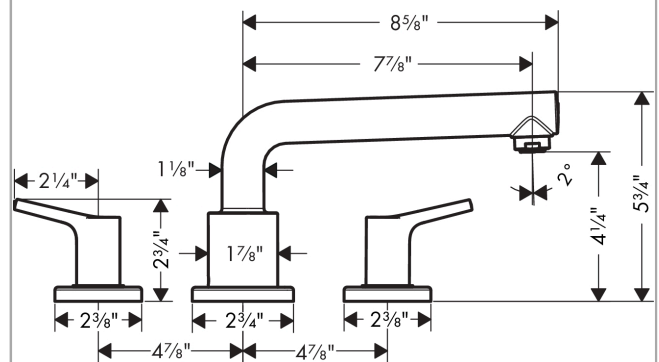

Talis S
3-Hole Roman Tub Set Trim
 Finishes : **chrome** Part no. : **72415001**

Description

Features

- 90° ceramic valves

Item details

List Price \$ 433.00

Compliance

Product image

Scale drawing

Talis S
 3-Hole Roman Tub Set Trim
 Finishes : chrome Part no. : 72415001

Exploded drawing

Year of production: >11/16

Talis S

3-Hole Roman Tub Set Trim

Finishes : **chrome** Part no. : **72415001**

Spare parts list

Year of production: >11/16

| Pos. | Description | Part no. | Price | PU |
|------|-------------------------------------|----------|-------|----|
| 1 | spout cpl. | 92784000 | - | 1 |
| 2 | hollow set screw M6x6 | 97660000 | - | 1 |
| 3 | aerator M24x1 (30 l/min) | 96512000 | - | 1 |
| 4 | escutcheon Ø 70 mm | 97779000 | - | 1 |
| 5 | adapter for spout | 88512000 | - | 1 |
| 6 | O-Ring 23x2,5 | 98183000 | - | 1 |
| 7 | O-ring 21x2,5 | 98211000 | - | 1 |
| 8 | handle | 92781000 | - | 1 |
| 9 | handle fixing set | 94184000 | - | 1 |
| 10 | set of color-rings cold / hot water | 96299000 | - | 1 |
| 11 | escutcheon | 31098000 | - | 1 |
| 12 | flat seal | 98749000 | - | 1 |