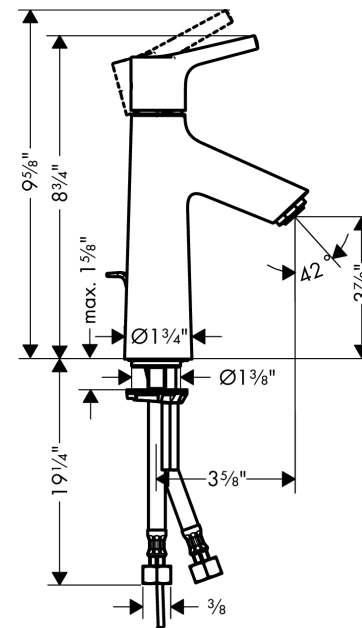

Talis S
Single-Hole Faucet 100 with Pop-Up Drain, 1.2 GPM
 Finishes : **brushed nickel** Part no. : **72020821**

Description

Features

- Aerated spray
- Flow: 1.2 GPM (4.5 L/Min)
- Ceramic cartridge
- Includes pop-up drain

Item details

List Price \$ 320.00

Technology

Compliance

Product image

Scale drawing

Talis S
Single-Hole Faucet 100 with Pop-Up Drain, 1.2 GPM
 Finishes : **brushed nickel** Part no. : **72020821**

Exploded drawing

Year of production: >08/16

Talis S
Single-Hole Faucet 100 with Pop-Up Drain, 1.2 GPM
 Finishes : **brushed nickel** Part no. : **72020821**

Spare parts list

Year of production: >08/16

| Pos. | Description | Part no. | Price | PU |
|------|-----------------------------------|----------|-------|----|
| 1 | screw cover | 95704000 | - | 1 |
| 2 | handle | 92626820 | - | 1 |
| 3 | flange | 92625820 | - | 1 |
| 4 | O-ring 27x1,5 | 92527000 | - | 1 |
| 5 | nut | 92627000 | - | 1 |
| 6 | cartridge, assy | 95973001 | - | 1 |
| 7 | seal | 98865000 | - | 1 |
| 8 | adapter for cartridge | 92628000 | - | 1 |
| 9 | O-ring 23x2 | 98398000 | - | 1 |
| 10 | adapter for cartridge | 98866000 | - | 1 |
| 11 | pull rod | 96657820 | - | 1 |
| 12 | O-ring 7x1,5 | 98422000 | - | 1 |
| 13 | screw M8 x 68 | 97736000 | - | 1 |
| 14 | seal Ø 42 | 98722000 | - | 1 |
| 15 | fixing set | 96016000 | - | 1 |
| 16 | connection hose 18½" M8x0,75 3/8" | 96321001 | - | 1 |
| 17 | aerator M24x1 (4,5 l/min) | 92877820 | - | 1 |
| a | pop up waste | 88509820 | - | 1 |