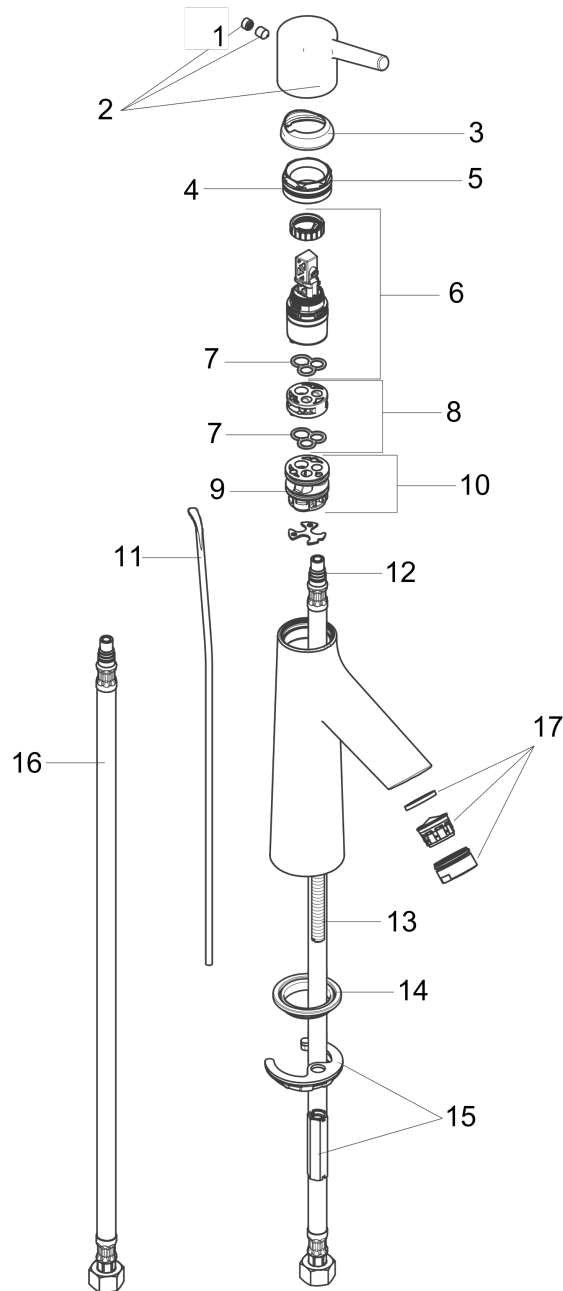

Talis S
Single-Hole Faucet 100 with Pop-Up Drain, 1.2 GPM
 Finishes : **brushed nickel** Part no. : **72020821**

Description

Features

- Aerated spray
- Flow: 1.2 GPM (4.5 L/Min)
- Ceramic cartridge
- Includes pop-up drain

Item details

List Price \$ 320.00

Technology

Compliance

Product image

Scale drawing

Talis S
Single-Hole Faucet 100 with Pop-Up Drain, 1.2 GPM
 Finishes : **brushed nickel** Part no. : **72020821**

Exploded drawing

Year of production: >08/16

Talis S
Single-Hole Faucet 100 with Pop-Up Drain, 1.2 GPM
 Finishes : **brushed nickel** Part no. : **72020821**

Spare parts list

Year of production: >08/16

| Pos. | Description | Part no. | Price | PU |
|------|-----------------------------------|----------|-------|----|
| 1 | screw cover | 95704000 | - | 1 |
| 2 | handle | 92626820 | - | 1 |
| 3 | flange | 92625820 | - | 1 |
| 4 | O-ring 27x1,5 | 92527000 | - | 1 |
| 5 | nut | 92627000 | - | 1 |
| 6 | cartridge, assy | 95973001 | - | 1 |
| 7 | seal | 98865000 | - | 1 |
| 8 | adapter for cartridge | 92628000 | - | 1 |
| 9 | O-ring 23x2 | 98398000 | - | 1 |
| 10 | adapter for cartridge | 98866000 | - | 1 |
| 11 | pull rod | 96657820 | - | 1 |
| 12 | O-ring 7x1,5 | 98422000 | - | 1 |
| 13 | screw M8 x 68 | 97736000 | - | 1 |
| 14 | seal Ø 42 | 98722000 | - | 1 |
| 15 | fixing set | 96016000 | - | 1 |
| 16 | connection hose 18½" M8x0,75 3/8" | 96321001 | - | 1 |
| 17 | aerator M24x1 (4,5 l/min) | 92877820 | - | 1 |
| a | pop up waste | 88509820 | - | 1 |