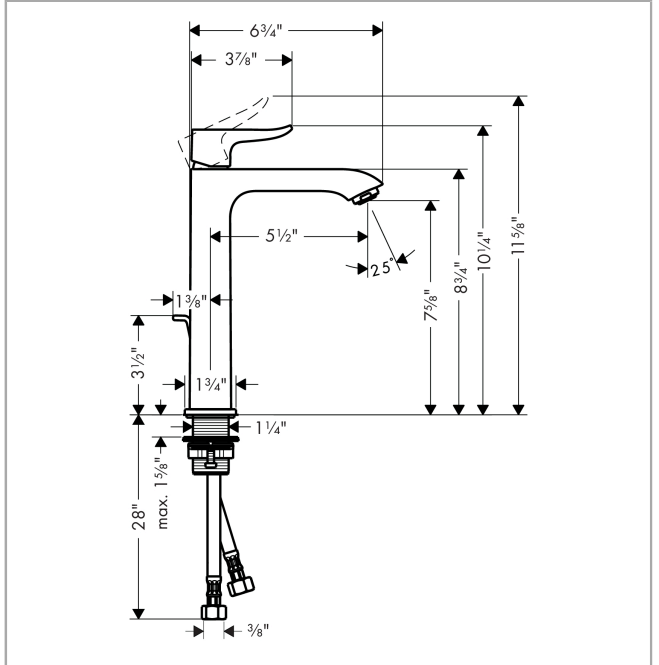

**Metris**  
**Single-Hole Faucet 200 with Pop-Up Drain, 1.2 GPM**  
 Finishes : **brushed nickel**    Part no. : **31183821**

**Description**

**Features**

- Aerated spray
- Flow: 1.2 GPM (4.5 L/Min)
- Ceramic cartridge
- Includes pop-up drain

**Item details**

List Price \$ 575.00

**Technology**

**Compliance**

**Product image**

**Scale drawing**

**Metris**  
**Single-Hole Faucet 200 with Pop-Up Drain, 1.2 GPM**  
 Finishes : **brushed nickel** Part no. : **31183821**

Exploded drawing

Year of production: >07/16

**Metris****Single-Hole Faucet 200 with Pop-Up Drain, 1.2 GPM**Finishes : **brushed nickel** Part no. : **31183821****Spare parts list**

Year of production: &gt;07/16

Pos.	Description	Part no.	Price	PU
1	handle	95520820	-	1
2	screw cover	96338000	-	1
3	flange	98863820	-	1
4	nut	98864000	-	1
5	cartridge, assy	95973001	-	1
6	locking screw for handle	95140000	-	1
7	seal	98865000	-	1
8	adapter for cartridge	98866000	-	1
9	aerator M24x1 (4,5 l/min)	92877820	-	1
10	fixing set (Ø 32)	13961000	-	1
11	flat seal	98749000	-	1
12	connection hose 35½" M8x0,75 3/8"	96316001	-	1
13	pull rod	96657820	-	1
14	O-Ring 22x2	98185000	-	1
15	O-ring 25x1,5	98146000	-	1