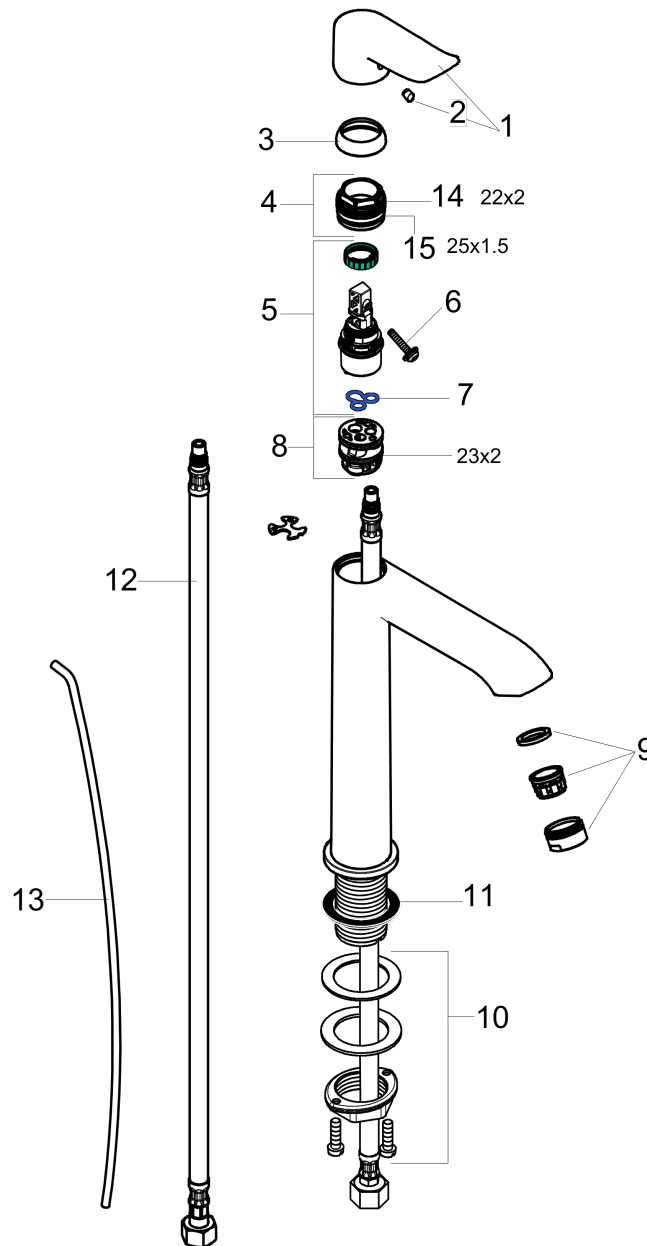

**Metris**  
**Single-Hole Faucet 200 with Pop-Up Drain, 1.2 GPM**  
 Finishes : **brushed nickel**    Part no. : **31183821**

**Description**

**Features**

- Aerated spray
- Flow: 1.2 GPM (4.5 L/Min)
- Ceramic cartridge
- Includes pop-up drain

**Item details**

List Price \$ 575.00

**Technology**

**Compliance**

**Product image**

**Scale drawing**

**Metris**  
**Single-Hole Faucet 200 with Pop-Up Drain, 1.2 GPM**  
 Finishes : **brushed nickel** Part no. : **31183821**

Exploded drawing

Year of production: >07/16

**Metris****Single-Hole Faucet 200 with Pop-Up Drain, 1.2 GPM**Finishes : **brushed nickel** Part no. : **31183821****Spare parts list**

Year of production: &gt;07/16

Pos.	Description	Part no.	Price	PU
1	handle	95520820	-	1
2	screw cover	96338000	-	1
3	flange	98863820	-	1
4	nut	98864000	-	1
5	cartridge, assy	95973001	-	1
6	locking screw for handle	95140000	-	1
7	seal	98865000	-	1
8	adapter for cartridge	98866000	-	1
9	aerator M24x1 (4,5 l/min)	92877820	-	1
10	fixing set (Ø 32)	13961000	-	1
11	flat seal	98749000	-	1
12	connection hose 35½" M8x0,75 3/8"	96316001	-	1
13	pull rod	96657820	-	1
14	O-Ring 22x2	98185000	-	1
15	O-ring 25x1,5	98146000	-	1