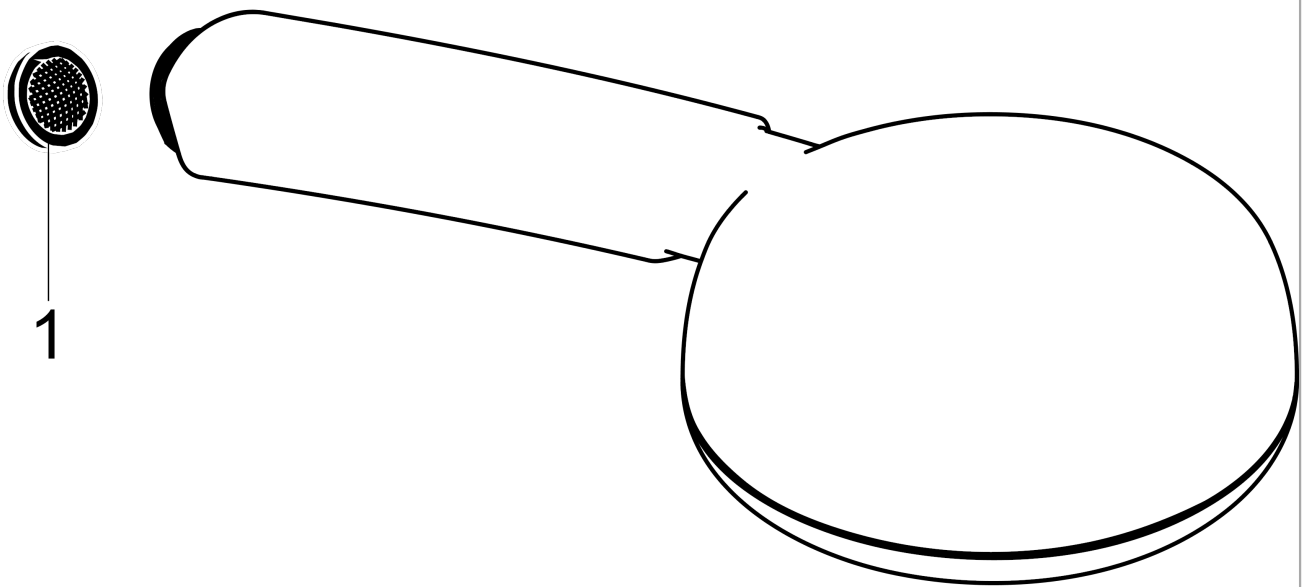

Crometta 100
Handshower 3-Jet, 1.8 GPM
 Finishes : **brushed nickel** Part no. : **26833821**

Description

Features

- 75 no-clog spray channels
- Spray modes: Full, Pulsating Massage, Intense Turbo
- Flow: 1.8 GPM (6.8 L/Min)
- Easy-to-clean white spray face

Item details

List Price \$ 84.00

Technology

Compliance

Product image

Scale drawing

Crometta 100
Handshower 3-Jet, 1.8 GPM
Finishes : **brushed nickel** Part no. : **26833821**

Exploded drawing

Year of production: >01/18

Crometta 100
Handshower 3-Jet, 1.8 GPM
 Finishes : **brushed nickel** Part no. : **26833821**

Spare parts list

Year of production: >01/18

Pos.	Description	Part no.	Price	PU
1	filter packing	94246000	-	1