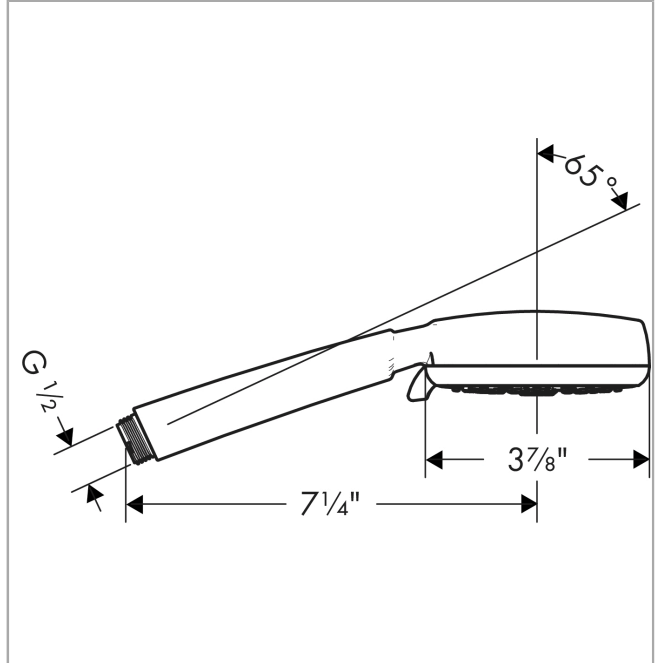

Crometta 100
Handshower 3-Jet, 1.8 GPM
 Finishes : **brushed nickel** Part no. : **26833821**

Description

Features

- 75 no-clog spray channels
- Spray modes: Full, Pulsating Massage, Intense Turbo
- Flow: 1.8 GPM (6.8 L/Min)
- Easy-to-clean white spray face

Item details

List Price \$ 84.00

Technology

Compliance

Product image

Scale drawing

Crometta 100
Handshower 3-Jet, 1.8 GPM
Finishes : **brushed nickel** Part no. : **26833821**

Exploded drawing

Year of production: >01/18

Crometta 100
Handshower 3-Jet, 1.8 GPM
 Finishes : **brushed nickel** Part no. : **26833821**

Spare parts list

Year of production: >01/18

Pos.	Description	Part no.	Price	PU
1	filter packing	94246000	-	1