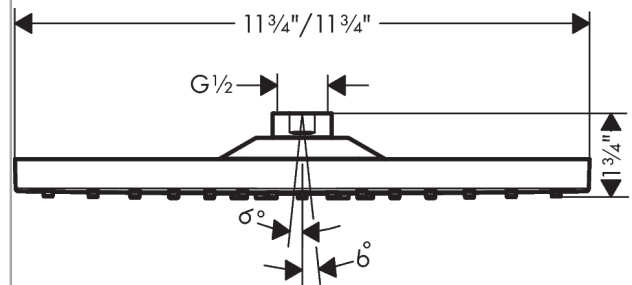

Raindance E

Showerhead 300 1-Jet, 1.8 GPM

Finishes : **brushed nickel** Part no. : **26240821**

Description

Features

- Spray modes: Rain
- Flow: 1.8 GPM (6.8 L/Min)
- Fully-finished matching spray face
- Spray face removable for cleaning

Item details

List Price \$ 740.00

Technology

Compliance

Product image

Scale drawing

Raindance E

Showerhead 300 1-Jet, 1.8 GPM

Finishes : **brushed nickel** Part no. : **26240821**

Exploded drawing

Year of production: >07/18

Raindance E

Showerhead 300 1-Jet, 1.8 GPM

Finishes : **brushed nickel** Part no. : **26240821**

Spare parts list

Year of production: >07/18

Pos.	Description	Part no.	Price	PU
1	seal	98058000	-	1
2	filter	93128000	-	1
3	O-ring 15x2	98163000	-	1