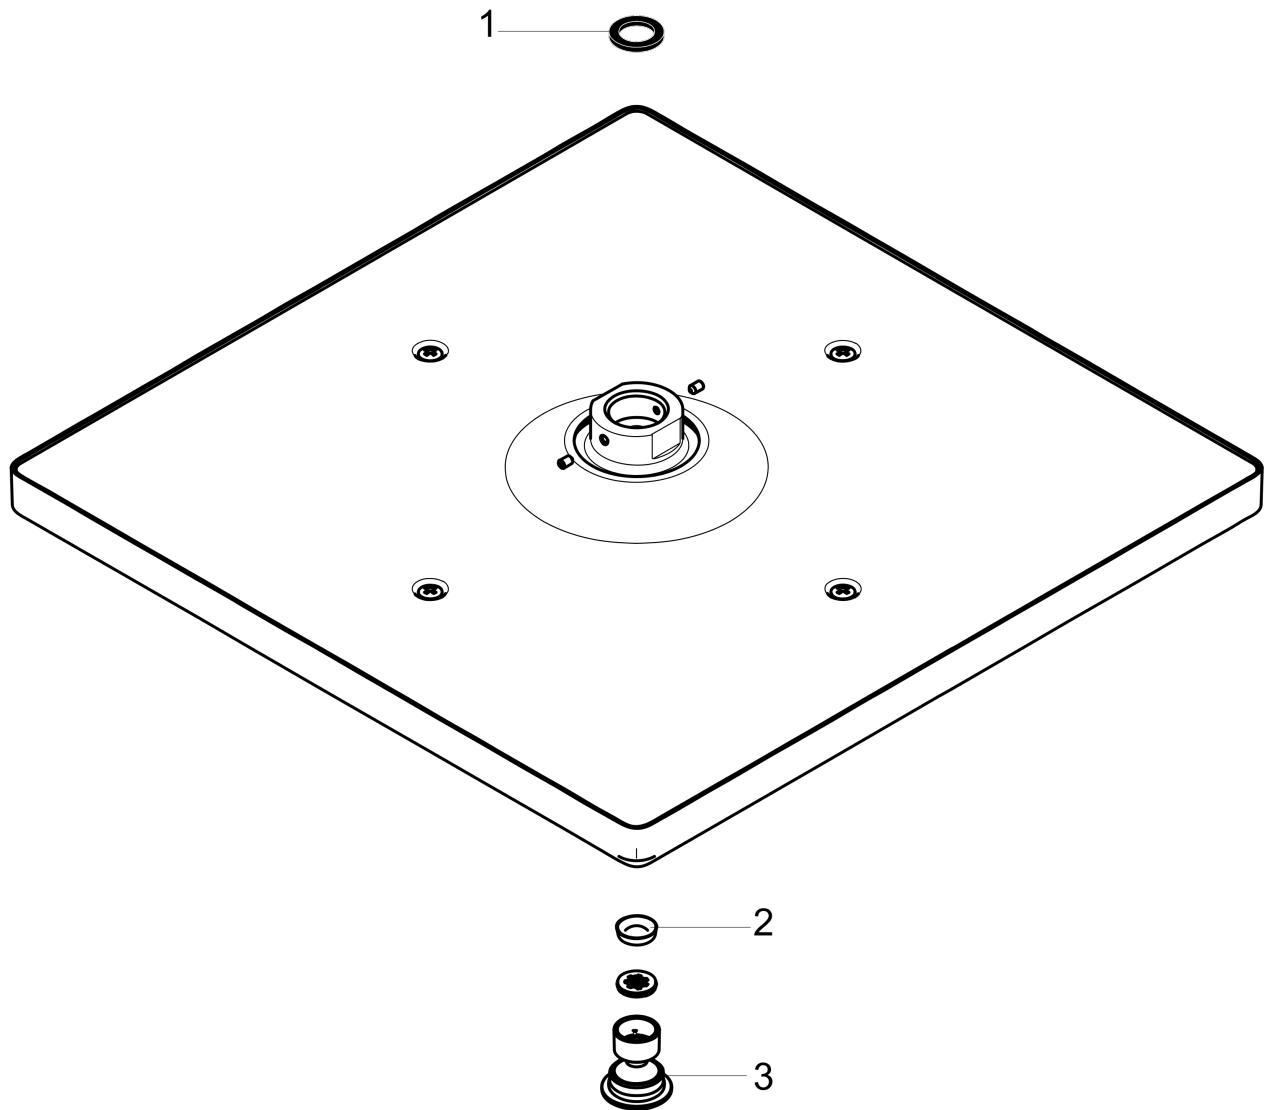

Raindance E

Showerhead 300 1-Jet, 1.8 GPM

Finishes : **brushed nickel** Part no. : **26240821**

Description

Features

- Spray modes: Rain
- Flow: 1.8 GPM (6.8 L/Min)
- Fully-finished matching spray face
- Spray face removable for cleaning

Item details

List Price \$ 740.00

Technology

Compliance

Product image

Scale drawing

Raindance E

Showerhead 300 1-Jet, 1.8 GPM

Finishes : **brushed nickel** Part no. : **26240821**

Exploded drawing

Year of production: >07/18

Raindance E

Showerhead 300 1-Jet, 1.8 GPM

Finishes : **brushed nickel** Part no. : **26240821**

Spare parts list

Year of production: >07/18

Pos.	Description	Part no.	Price	PU
1	seal	98058000	-	1
2	filter	93128000	-	1
3	O-ring 15x2	98163000	-	1