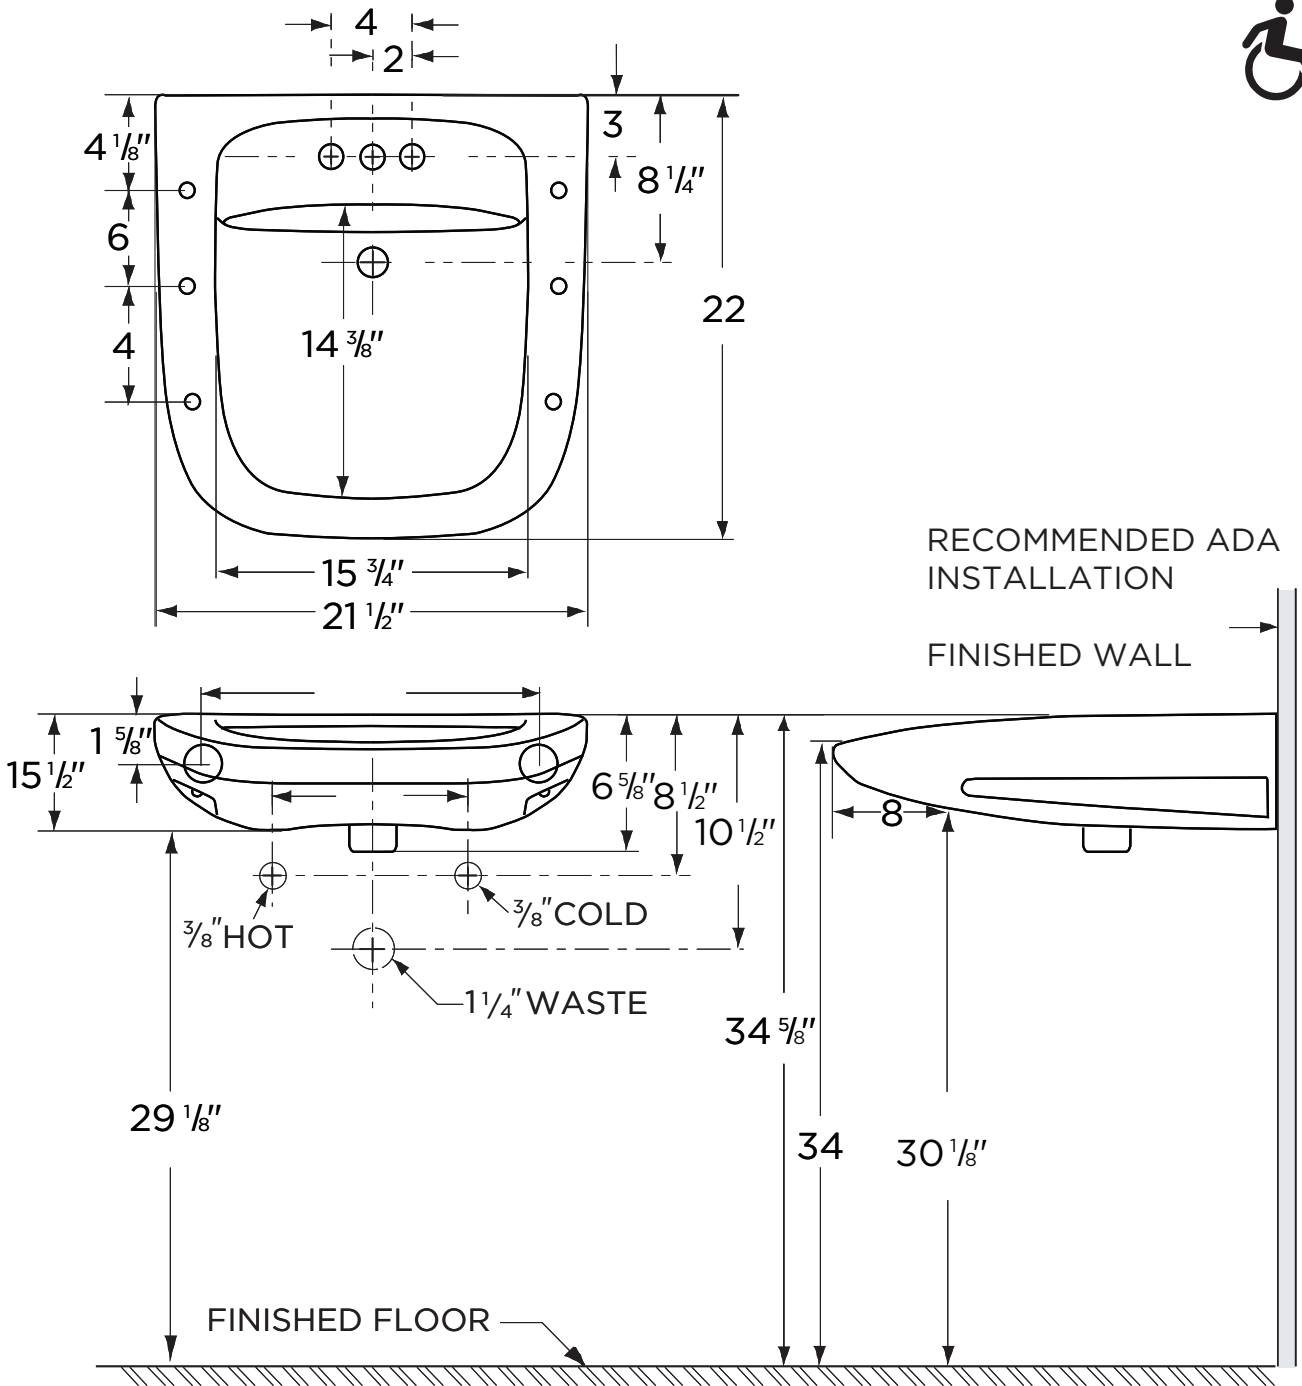

- 22" x 21 1/2" Wall Hung Lavatory
- Rear overflow
- Recessed self draining deck
- 4" Centers (12-474)
- 8" Centers (12-478)
- 15 3/4" x 14 3/8" Bowl
- Optional wall hung shroud (29-832)
- Punched for use with concealed carrier
- ADA Compliant

Dimensions:

Height..... 6 5/8"
 Width..... 21 1/2"
 Depth..... 22"
 Shipping Weight 40 lbs

Specifications: Lavatory—#12-474 Shown

Job Name	
Date	
Model Specified	
Quantity	
Customer	
Contractor	
Architect/engineer	

www.gerberonline.com

NORTH POINT™

12-474 / 12-478
Wall Hung Lavatory

NOTES:

All dimensions are in inches.

Illustrations may not be drawn to scale.

PLUMBERS NOTE:

Provide suitable reinforcement for all wall supports.

IMPORTANT:

Dimensions of fixtures are nominal and may vary within the range of tolerances established by ASME Standard A 112.19.2.