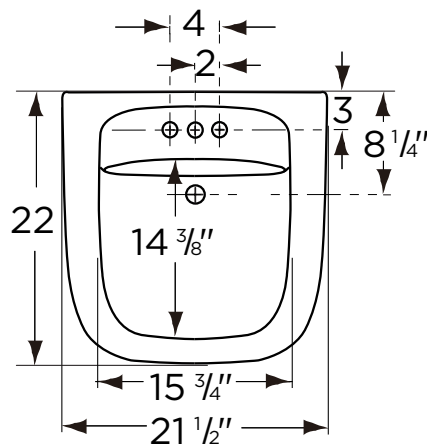

- 22" x 21 1/2" Wall Hung Lavatory
- Rear overflow
- Recessed self draining deck
- 4" Centers (12-474)
- 8" Centers (12-478)
- 15 3/4" x 14 3/8" Bowl
- Optional wall hung shroud (29-832)
- Punched for use with concealed carrier
- ADA Compliant

Dimensions:

Height..... 6 5/8"
 Width..... 21 1/2"
 Depth..... 22"
 Shipping Weight 40 lbs

Specifications: Lavatory—#12-474 Shown

Job Name	
Date	
Model Specified	
Quantity	
Customer	
Contractor	
Architect/engineer	

www.gerberonline.com

NORTH POINT™

12-474 / 12-478
Wall Hung Lavatory

NOTES:

All dimensions are in inches.

Illustrations may not be drawn to scale.

PLUMBERS NOTE:

Provide suitable reinforcement for all wall supports.

IMPORTANT:

Dimensions of fixtures are nominal and may vary within the range of tolerances established by ASME Standard A 112.19.2.