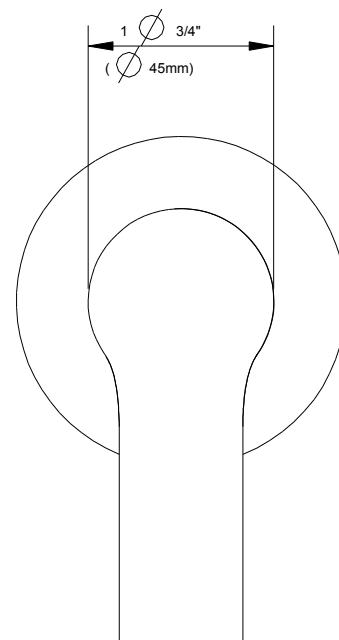

Standards & Certifications

Submittal Information:

Name: _____ Contractor: _____
Location: _____ Contact #: _____