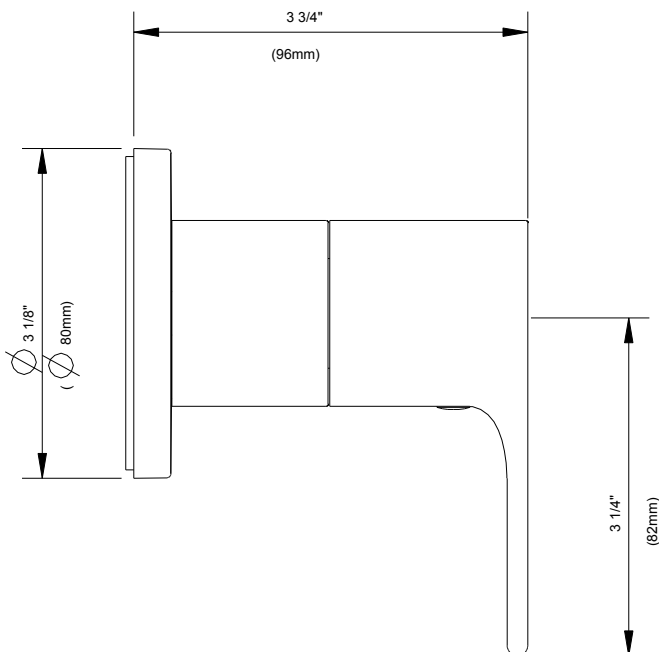

Standards & Certifications

Submittal Information:

Name: _____ Contractor: _____
Location: _____ Contact #: _____