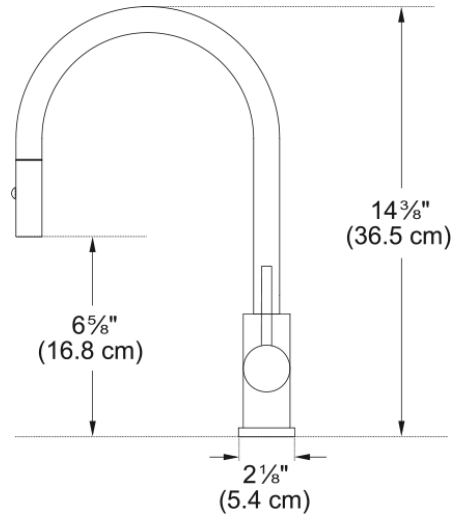

Cube Prep Faucet - FFP3391CHG | 115.0659.558

Technical Data

Aspect

Spout type	J - spout
Color	Champagne gold
Type of material	Stainless steel 304
Flexible pullout hose material	Nylon grey
Spray head material	Stainless steel

Product Dimensions

Faucet hole diameter	35 mm
Cartridge dimension	35 mm

Installation

Mounting type	Shank
Water supply hose connection	3/8"
Water supply hose length	600 mm

Product specifications

Pressure	High pressure
Faucet type	Spray
Faucet operation	Side lever
Faucet rotation	360°