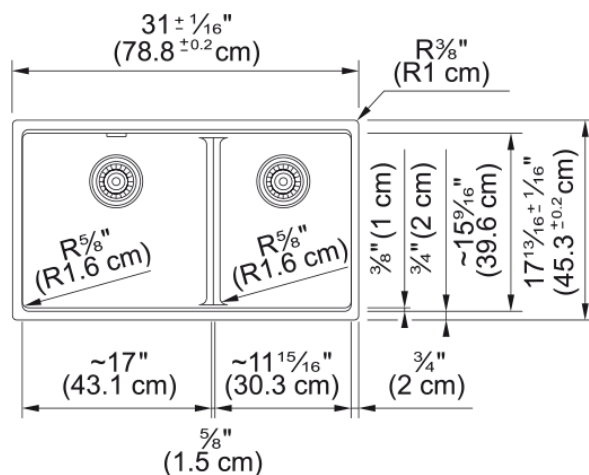

Maris Undermount Sink - MAG1601611LD-MBK | 125.0687.079

Technical Data

Aspect

Sink type	Sink
Type of material	Granite
Number of bowls	2
Color	Matte black
Finish	None

Product Dimensions

Exterior size: right to left	31.024
Exterior size: front to back	17.835
Large bowl size: right to left	16.945
Large bowl size: front to back	15.606
Large bowl: depth	9.492
Small bowl size: right to left	11.984
Small bowl size: front to back	15.606
Small bowl: depth	9.492

Installation

Minimum cabinet size	36"
----------------------	-----

Product specifications

Installation type	Undermount
Drain hole	3 1/2"
Position of drainer	No drainer

Product identification

Product brand	FRANKE
Product family	Maris
Collection	Maris
Certified by	IAPMO

Features

Drainers number	No drainer
-----------------	------------

Features

Product reversibility	No
Faucet ledge	No
Strainer assembly included	No
Strainer assembly type	No waste kit
Overflow	No
Number of faucet holes	No faucet hole
Soap dispenser hole	No