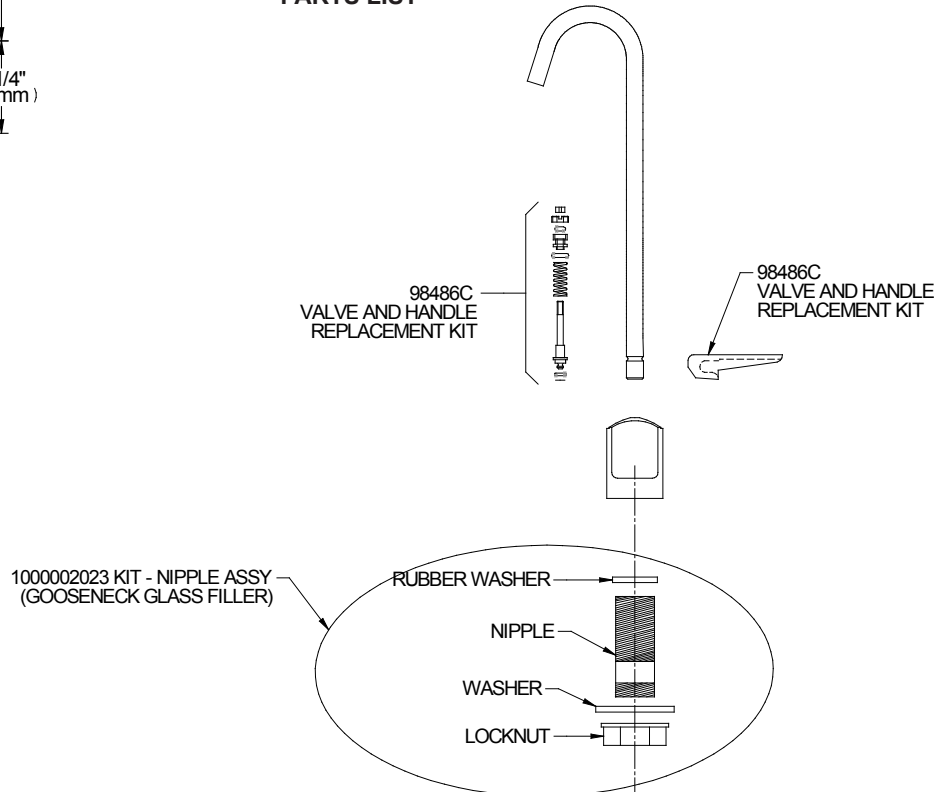

ELKAY® SPECIFICATIONS

Push Lever Glass Filler Model LK1110

GENERAL

LK1110 single water gooseneck glass filler, manufactured with lead-free material, plastic push lever control, 9-1/2" (241mm) high overall, 3/8" NPT connection. Ship Wt.1 lb. Glass filler is certified to NSF 61 and 372.

DIMENSIONS

Model LK1110

PARTS LIST

In keeping with our policy of continuing product improvement, Elkay reserves the right to change specification without notice. Please visit elkay.com for the most current version.