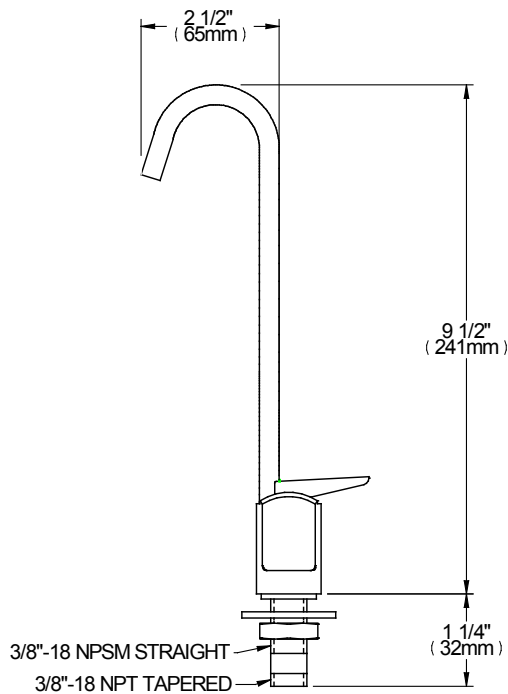

ELKAY® SPECIFICATIONS

Push Lever Glass Filler Model LK1110

GENERAL

LK1110 single water gooseneck glass filler, manufactured with lead-free material, plastic push lever control, 9-1/2" (241mm) high overall, 3/8" NPT connection. Ship Wt.1 lb. Glass filler is certified to NSF 61 and 372.

DIMENSIONS

Model LK1110

PARTS LIST

In keeping with our policy of continuing product improvement, Elkay reserves the right to change specification without notice. Please visit elkay.com for the most current version.