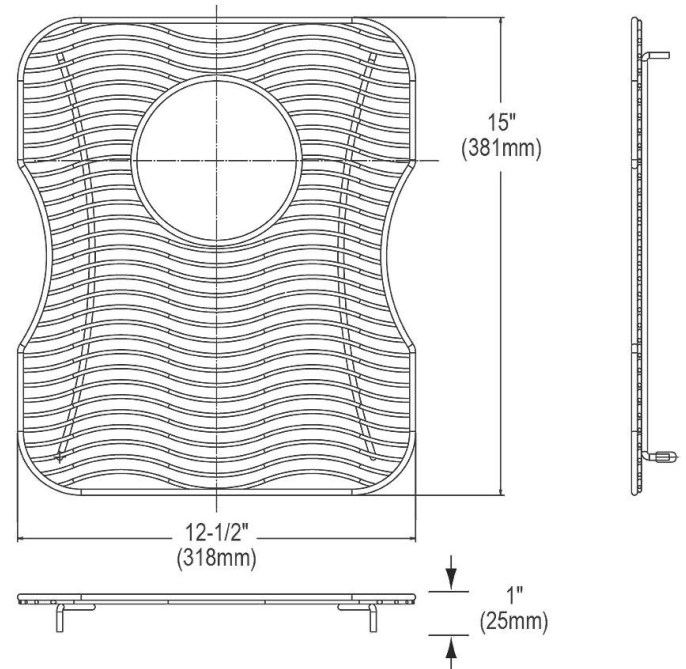

Material:	Stainless Steel
Finish:	Polished Stainless Steel
Dimensions:	12-1/2" x 15" x 1"
Fits Bowl Size(s):	13-1/2" x 16"

Special Note: For bowls with rear drain opening.

AMERICAN PRIDE. A LIFETIME TRADITION.
Like your family, the Elkay family has values and traditions that endure. For almost a century, Elkay has been a family-owned and operated company, providing thousands of jobs that support our families and communities.

[Clean and Care Manual (PDF)](#)

[Clean and Care Manual (PDF)](#)

[Warranty (PDF)](#)