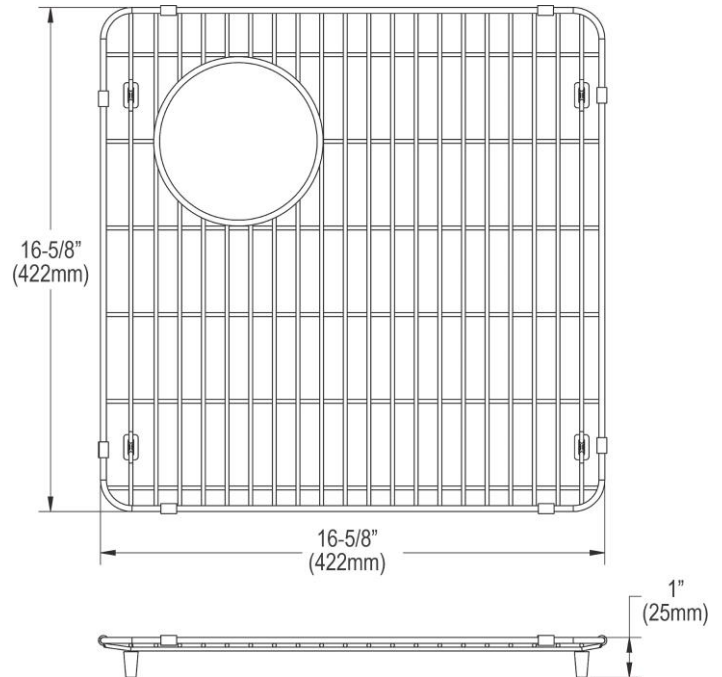

Material:	Stainless Steel
Finish:	Polished Stainless Steel
Dimensions:	16-5/8" x 16-5/8" x 1"
Fits Bowl Size(s):	18-5/16" x 18-1/2"

Special Note: For bowls with rear left drain opening.

AMERICAN PRIDE. A LIFETIME TRADITION.
Like your family, the Elkay family has values and traditions that endure. For almost a century, Elkay has been a family-owned and operated company, providing thousands of jobs that support our families and communities.

[Clean and Care Manual (PDF)](#)

[Clean and Care Manual (PDF)](#)

[Warranty (PDF)](#)