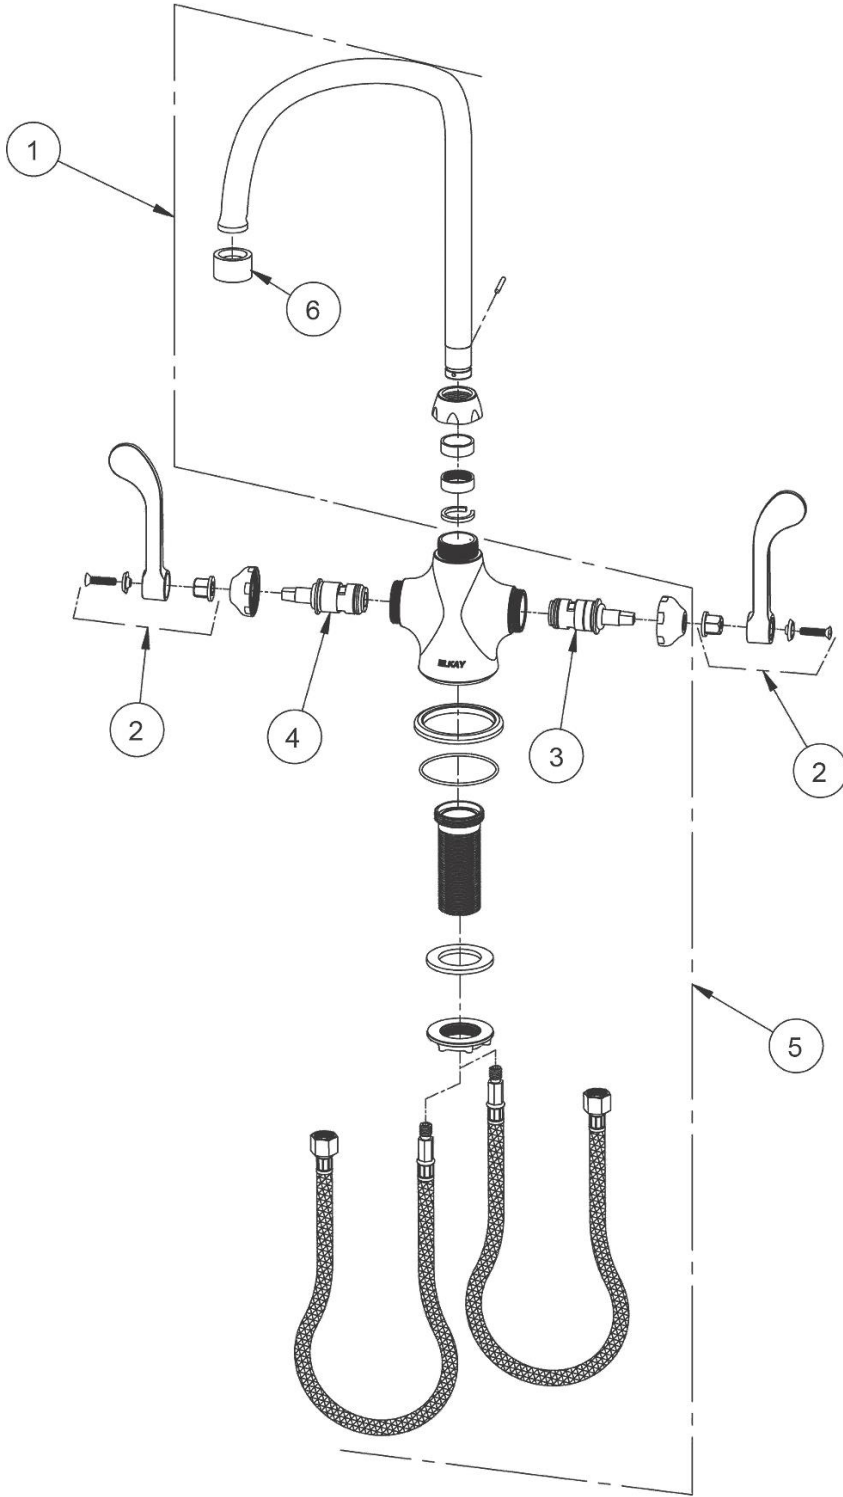

PRODUCT SPECIFICATIONS

Elkay Single Hole with Concealed Deck Faucet with 8" Gooseneck Spout 2" Lever Handles Chrome. Faucet has a flow rate of 1.5 GPM, and is made of Chrome-plated Brass material, with a Quarter Turn Ceramic Disc valve. Faucet requires 1 faucet holes.

Mounting Type:	Deck Mount
Special Features:	Low Flow Solid Brass Construction Spout Swing Restriction Pin
Finish:	Chrome (CR)
Handle Type:	2" Lever Handle
Deck Clearance:	9-3/8"
Spout Reach:	8"
Spout Height:	11-5/8"
Hole Drillings:	1
Material:	Chrome-plated Brass
Valve Type:	Quarter Turn Ceramic Disc
Valve Connection:	1 1/8" Unified Screw Thread, Standard Series
Flow Rate:	1.5 GPM
Spout Type:	Gooseneck

Product Compliance: ADA & ICC A117.1
ASME A112.18.1/CSA B125.1
NSF 61
NSF 372 (lead free)

Complies with ADA & ICC A117.1 accessibility requirements when installed according to the requirements outlined in these standards.

ITEM	IND. PART	DESCRIPTION
1	A55403	Spout
2	45918C	Handle, 2"
3	45923C	Right Cold Cartridge
4	45924C	Left Hot Cartridge
5	45915C	Body
6	LK734	2.2 GPM VR Aerator

In keeping with our policy of continuing product improvement, Elkay reserves the right to change product specifications without notice. Please visit elkay.com for the most current version of Elkay product specification sheets. This specification describes an Elkay product with design, quality, and functional benefits to the user. When making a comparison of other producers' offerings, be certain these features are not overlooked.