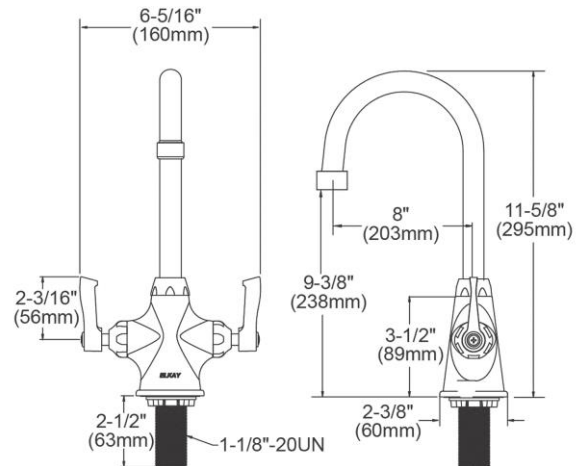

PART: _____ QTY: _____
PROJECT: _____
CONTACT: _____
DATE: _____
NOTES: _____
APPROVAL: _____

In keeping with our policy of continuing product improvement, Elkay reserves the right to change product specifications without notice. Please visit elkay.com for the most current version of Elkay product specification sheets. This specification describes an Elkay product with design, quality, and functional benefits to the user. When making a comparison of other producers' offerings, be certain these features are not overlooked.