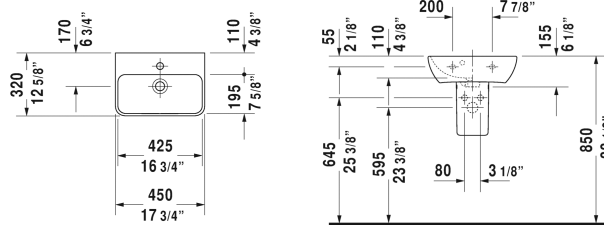

**ME by Starck Handrinse basin # 0719450000 / 0719450010**

| < 17 3/4" Inch > |

Handrinse basin	Dimension	Weight	Order number
with overflow, with faucet deck, underside fully glazed, hardware included, wall-mounted, 17 3/4" Inch			
<b>Colors</b>			
00 White			
<b>Variant</b>			
●	17 3/4" x 12 5/8" Inch	21.6 lb	0719450000
●	17 3/4" x 12 5/8" Inch	21.6 lb	0719450010
Sanitary ceramics with the special WonderGliss surface finish will remain clean and attractive-looking for a long time to come. When ordering WonderGliss please add a "1" as eleventh digit to the model number.			
<b>Suitable products</b>			
Siphon cover for # 071945, 6 1/2" x 9" Inch	6 1/2" x 9" Inch		085841

*All drawings contain the necessary measurements which are subject to standard tolerances. They are stated in inch & mm and are non-binding. Exact measurements, in particular for customized installation scenarios, can only be taken from the finished ceramic piece.*