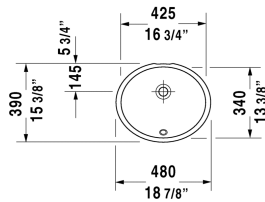

Vanity basin # 0481460000

< 16 3/4" Inch >

Vanity basin	Dimension	Weight	Order number
undermount basin, hardware included, with overflow, without faucet deck, cUPC® listed*, 16 3/4" Inch			
<b>Colors</b>			
00 White			
<b>Variant</b>			
☒	16 3/4" x 13 1/2" Inch	13.2 lb	0481460000
<b>Infobox</b>			
* Complies with following standards: ASME A112.19.2/CSA B45.1, Not available with WonderGliss, Measurements of undercounter models represent interior measurements			

All drawings contain the necessary measurements which are subject to standard tolerances. They are stated in inch & mm and are non-binding. Exact measurements, in particular for customized installation scenarios, can only be taken from the finished ceramic piece.