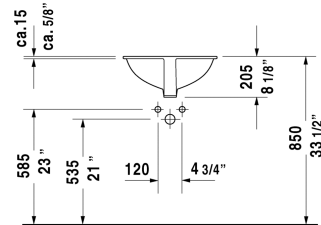

Vanity basin # 0481460000

< 16 3/4" Inch >

Vanity basin	Dimension	Weight	Order number
undermount basin, hardware included, with overflow, without faucet deck, cUPC® listed*, 16 3/4" Inch			
<b>Colors</b>			
00 White			
<b>Variant</b>			
☒	16 3/4" x 13 1/2" Inch	13.2 lb	0481460000
<b>Infobox</b>			
* Complies with following standards: ASME A112.19.2/CSA B45.1, Not available with WonderGliss, Measurements of undercounter models represent interior measurements			

All drawings contain the necessary measurements which are subject to standard tolerances. They are stated in inch & mm and are non-binding. Exact measurements, in particular for customized installation scenarios, can only be taken from the finished ceramic piece.