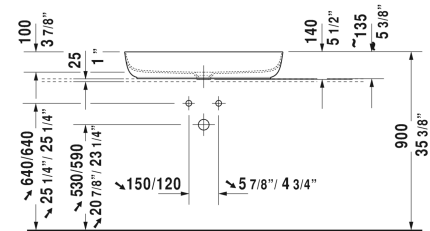

Luv Washbowl # 037980..00 / 037980..00 / 037980..00 / 037980..00

< 31 1/2" Inch >

Washbowl	Dimension	Weight	Order number
ground, without overflow, without faucet deck, ceramic covered slotted waste included, hardware included, 31 1/2" Inch			
Colors			
00 White 21 White/Sand Satin matt 23 White/Grey Satin matt 26 White/White Satin Matt			
Variant			
☒ inside color White, outside color White	31 1/2" x 15 3/4" Inch	30 lb	037980..00
☒ inside color White, outside color Sand Satin Matt	31 1/2" x 15 3/4" Inch	30 lb	037980..00
☒ inside color White, outside color Gray Satin Matt	31 1/2" x 15 3/4" Inch	30 lb	037980..00
☒ inside color White, outside color White Satin Matt	31 1/2" x 15 3/4" Inch	30 lb	037980..00
Infobox			
* When using this siphon please observe outlet height from upper surface of finished floor to center of outlet in accordance with the technical specification sheet, Made of DuraCeram			
Sanitary ceramics with the special WonderGliss surface finish will remain clean and attractive-looking for a long time to come. When ordering WonderGliss please add a "1" as eleventh digit to the model number.			
Design Siphon		3.3 lb	005036
Suitable products			
Vanity unit wall-mounted 1 pull-out compartment, countertop including one cut-out, for 1 above-counter basin centered, 31 1/2" x 21 5/8" Inch	31 1/2" x 21 5/8" Inch		KT6694
Vanity unit wall-mounted 1 pull-out compartment, countertop including one cut-out, for 1 above-counter basin centered, 39 3/8" x 21 5/8" Inch	39 3/8" x 21 5/8" Inch		KT6695
Vanity unit wall-mounted 1 pull-out compartment, countertop including one cut-out, for 1 above-counter basin centered, 47 1/4" x 21 5/8" Inch	47 1/4" x 21 5/8" Inch		KT6696

All drawings contain the necessary measurements which are subject to standard tolerances. They are stated in inch & mm and are non-binding. Exact measurements, in particular for customized installation scenarios, can only be taken from the finished ceramic piece.