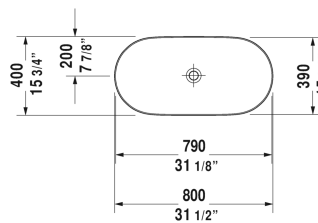

Luv Washbowl # 037980..00 / 037980..00 / 037980..00 / 037980..00

< 31 1/2" Inch >

Washbowl	Dimension	Weight	Order number
ground, without overflow, without faucet deck, ceramic covered slotted waste included, hardware included, 31 1/2" Inch			
Colors			
00 White 21 White/Sand Satin matt 23 White/Grey Satin matt 26 White/White Satin Matt			
Variant			
☒ inside color White, outside color White	31 1/2" x 15 3/4" Inch	30 lb	037980..00
☒ inside color White, outside color Sand Satin Matt	31 1/2" x 15 3/4" Inch	30 lb	037980..00
☒ inside color White, outside color Gray Satin Matt	31 1/2" x 15 3/4" Inch	30 lb	037980..00
☒ inside color White, outside color White Satin Matt	31 1/2" x 15 3/4" Inch	30 lb	037980..00
Infobox			
* When using this siphon please observe outlet height from upper surface of finished floor to center of outlet in accordance with the technical specification sheet, Made of DuraCeram			
Sanitary ceramics with the special WonderGliss surface finish will remain clean and attractive-looking for a long time to come. When ordering WonderGliss please add a "1" as eleventh digit to the model number.			
Design Siphon		3.3 lb	005036
Suitable products			
Vanity unit wall-mounted 1 pull-out compartment, countertop including one cut-out, for 1 above-counter basin centered, 31 1/2" x 21 5/8" Inch	31 1/2" x 21 5/8" Inch		KT6694
Vanity unit wall-mounted 1 pull-out compartment, countertop including one cut-out, for 1 above-counter basin centered, 39 3/8" x 21 5/8" Inch	39 3/8" x 21 5/8" Inch		KT6695
Vanity unit wall-mounted 1 pull-out compartment, countertop including one cut-out, for 1 above-counter basin centered, 47 1/4" x 21 5/8" Inch	47 1/4" x 21 5/8" Inch		KT6696