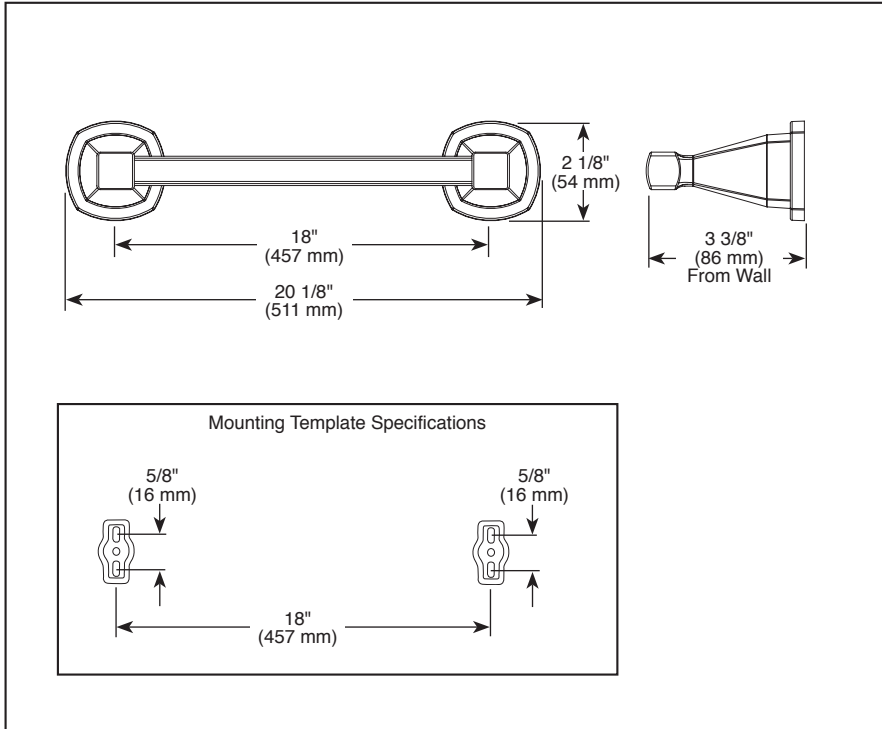

▲ Designate Proper Finish Suffix