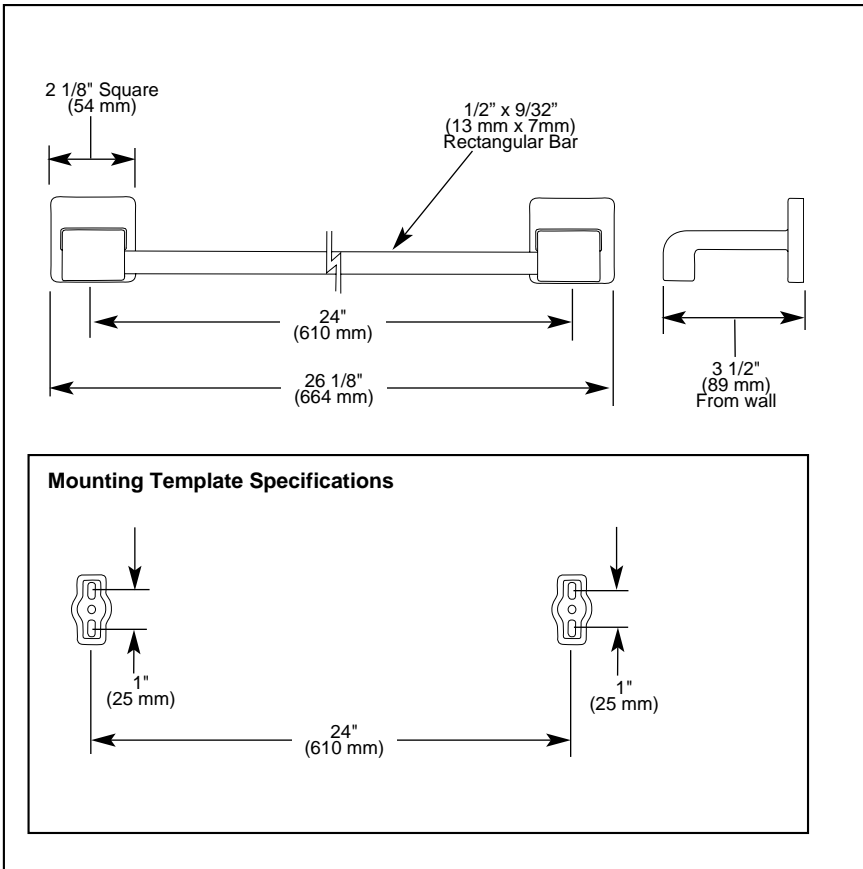

DELTA[®]

ACCESSORIES

■ 24" Towel Bar

Submitted Model No.: _____

Specific Features: _____

STANDARD SPECIFICATIONS:

- Wood blocking is preferable behind all wall surfaces. If wood blocking is not available, the following fasteners are suggested: Tile/Masonry-Plastic or lead Anchors Plaster/drywall-Toggle bolts.
- Mounting hardware and mounting template included with product.