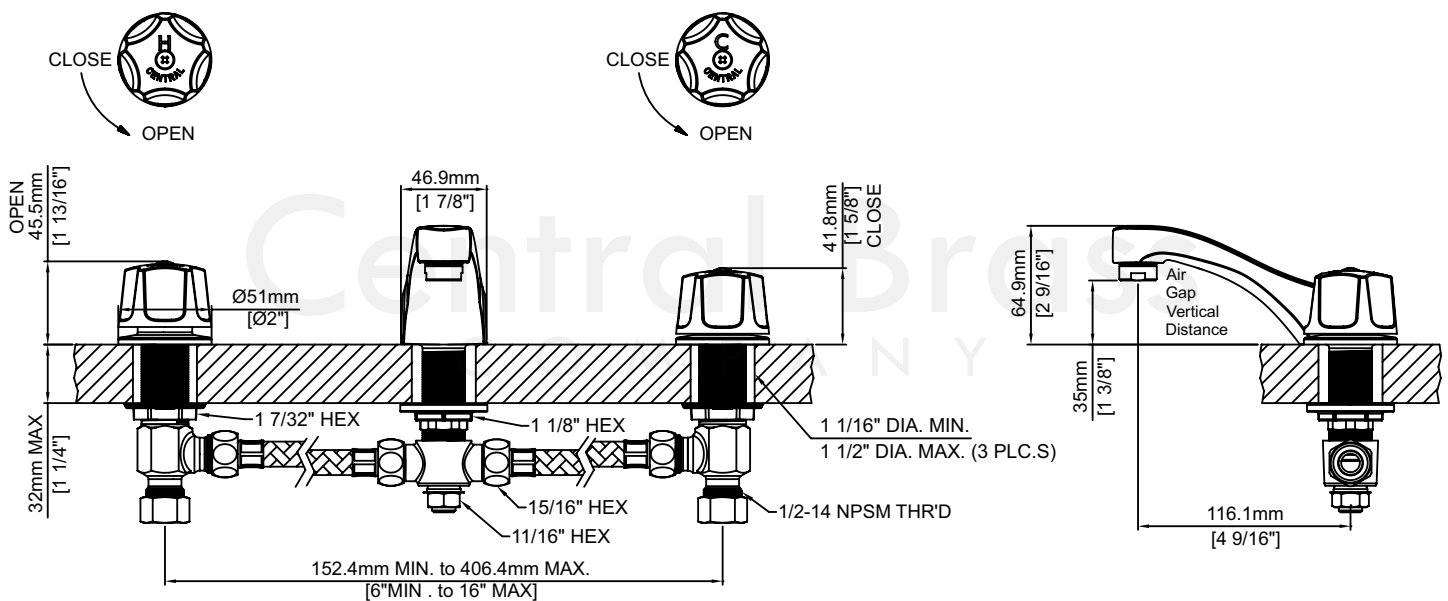

Model# 1125-A

Two Handle Widespread Lavatory Faucet

1125-A/REV. 11 2016

Product Specifications subject to change without notice