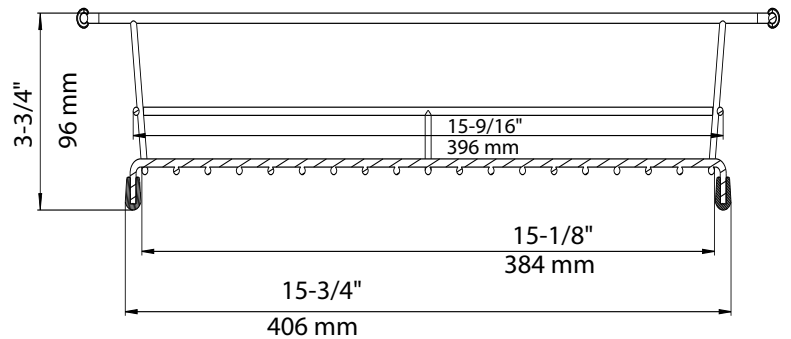

FEATURED MODEL

234771 Stainless Steel Basket

FEATURES

- Stainless steel construction
- For use with LIVEN Laundry Sink
- Straddles sink rim or rests on countertop
- Protective rubber feet for countertop use

NOMINAL DIMENSIONS

OVERALL	HEIGHT
18-3/8" x 5-11/16"	3-3/4"

While BLANCO endeavors to provide accurate information, all dimensions are nominal, cannot be guaranteed, and are subject to change or cancellation. BLANCO assumes no responsibility for use of superseded or voided specifications.