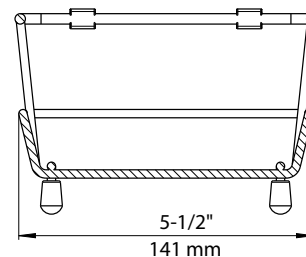

FEATURED MODEL

234771 Stainless Steel Basket

FEATURES

- Stainless steel construction
- For use with LIVEN Laundry Sink
- Straddles sink rim or rests on countertop
- Protective rubber feet for countertop use

NOMINAL DIMENSIONS

OVERALL	HEIGHT
18-3/8" x 5-11/16"	3-3/4"

While BLANCO endeavors to provide accurate information, all dimensions are nominal, cannot be guaranteed, and are subject to change or cancellation. BLANCO assumes no responsibility for use of superseded or voided specifications.