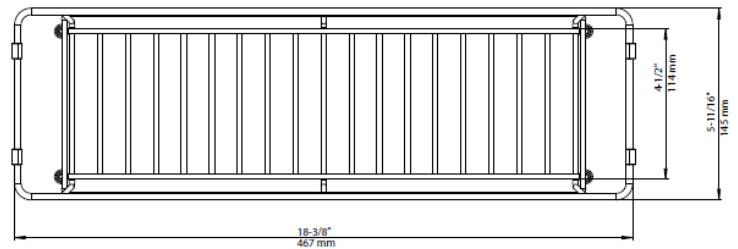

FEATURED MODEL

234771 Stainless Steel Basket

FEATURES

- Stainless steel construction
- For use with LIVEN Laundry Sink
- Straddles sink rim or rests on countertop
- Protective rubber feet for countertop use

NOMINAL DIMENSIONS

OVERALL	HEIGHT
18-3/8" x 5-11/16"	3-3/4"

While BLANCO endeavors to provide accurate information, all dimensions are nominal, cannot be guaranteed, and are subject to change or cancellation. BLANCO assumes no responsibility for use of superseded or voided specifications.