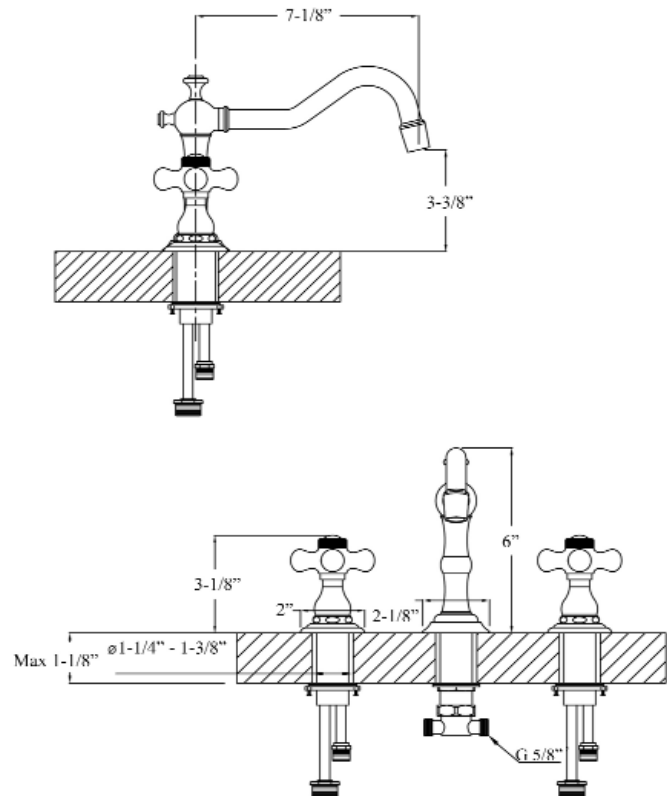

# ROMA 8" WIDESPREAD LAVATORY FAUCET

Cat. No.  
LFW102-PC

Spout Reach: 7-1/8"  
Height: 6"

## Features:

- ▶ Constructed of solid brass
- ▶ Flexible widespread installation
- ▶ Porcelain cross handles
- ▶ Includes 12" connection hoses
- ▶ Drain not included
- ▶ Height to spout 3-3/8"
- ▶ Ceramic disc cartridges
- ▶ Flow rate is 1.2 GPM at 60 psi
- ▶ cUPC/NSF/AB1953 Certified

## Finishes:

- CP** Polished Chrome
- BN** Brushed Nickel
- ORB** Oil Rubbed Bronze

Dimensions of fixture are nominal and may vary. Dimensions and specifications subject to change without notice.