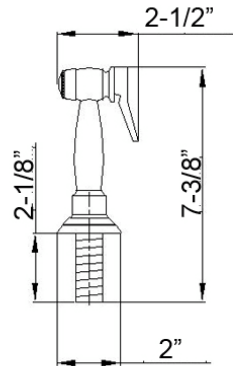

# HARDING KITCHEN BRIDGE FAUCET WITH SIDESPRAY

Cat. No.  
KFB512-ML

Width: 11-3/8"  
Height: 15"

## Features:

- ▶ Constructed of lead free solid brass
- ▶ Gooseneck swivel spout
- ▶ Metal lever handles
- ▶ Includes brass sidespray with hose
- ▶ Includes connection hoses
- ▶ Height to spout is 10-3/8"
- ▶ Spout reach is 8-1/4"
- ▶ Ceramic disc cartridges
- ▶ Flow rate is 1.8 GPM at 60 psi
- ▶ IAPMO/CEC/cUPC/AB1953 Certified

## Finishes:

- BN** Brushed Nickel
- CP** Polished Chrome
- ORB** Oil Rubbed Bronze

Dimensions of fixture are nominal and may vary. Dimensions and specifications subject to change without notice.