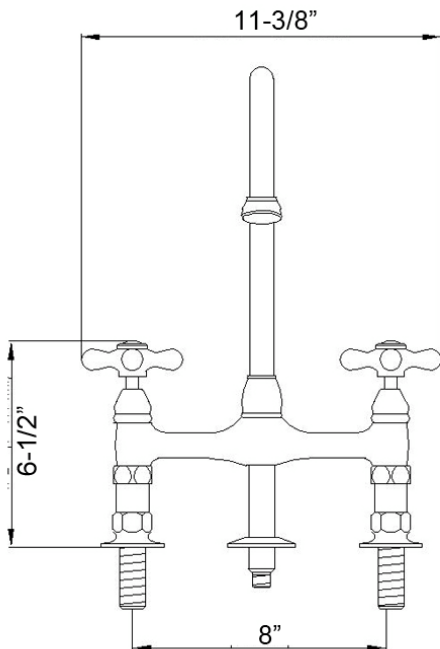

# HARDING KITCHEN BRIDGE FAUCET WITH SIDESPRAY

Cat. No.  
KFB512-ML

Width: 11-3/8"  
Height: 15"

## Features:

- ▶ Constructed of lead free solid brass
- ▶ Gooseneck swivel spout
- ▶ Metal lever handles
- ▶ Includes brass sidespray with hose
- ▶ Includes connection hoses
- ▶ Height to spout is 10-3/8"
- ▶ Spout reach is 8-1/4"
- ▶ Ceramic disc cartridges
- ▶ Flow rate is 1.8 GPM at 60 psi
- ▶ IAPMO/CEC/cUPC/AB1953 Certified

## Finishes:

- BN** Brushed Nickel
- CP** Polished Chrome
- ORB** Oil Rubbed Bronze

Dimensions of fixture are nominal and may vary. Dimensions and specifications subject to change without notice.