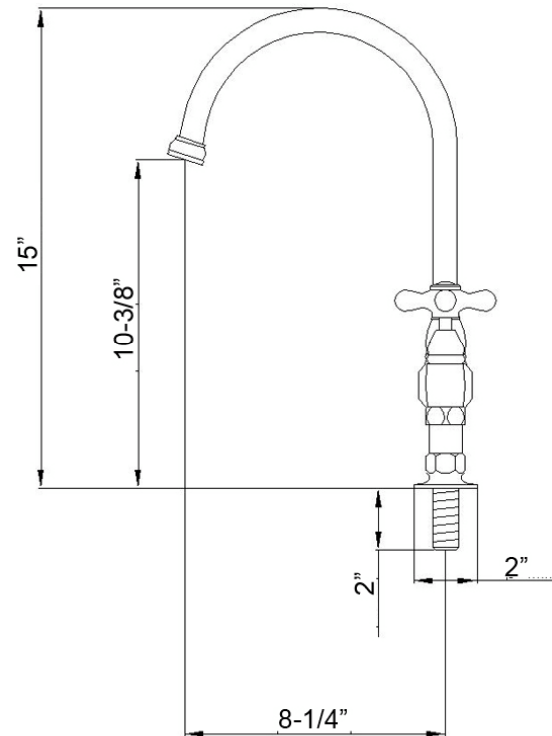

# HARDING KITCHEN BRIDGE FAUCET WITH SIDESPRAY

Cat. No.  
KFB512-ML

Width: 11-3/8"  
Height: 15"

## Features:

- ▶ Constructed of lead free solid brass
- ▶ Gooseneck swivel spout
- ▶ Metal lever handles
- ▶ Includes brass sidespray with hose
- ▶ Includes connection hoses
- ▶ Height to spout is 10-3/8"
- ▶ Spout reach is 8-1/4"
- ▶ Ceramic disc cartridges
- ▶ Flow rate is 1.8 GPM at 60 psi
- ▶ IAPMO/CEC/cUPC/AB1953 Certified

## Finishes:

- BN** Brushed Nickel
- CP** Polished Chrome
- ORB** Oil Rubbed Bronze

Dimensions of fixture are nominal and may vary. Dimensions and specifications subject to change without notice.