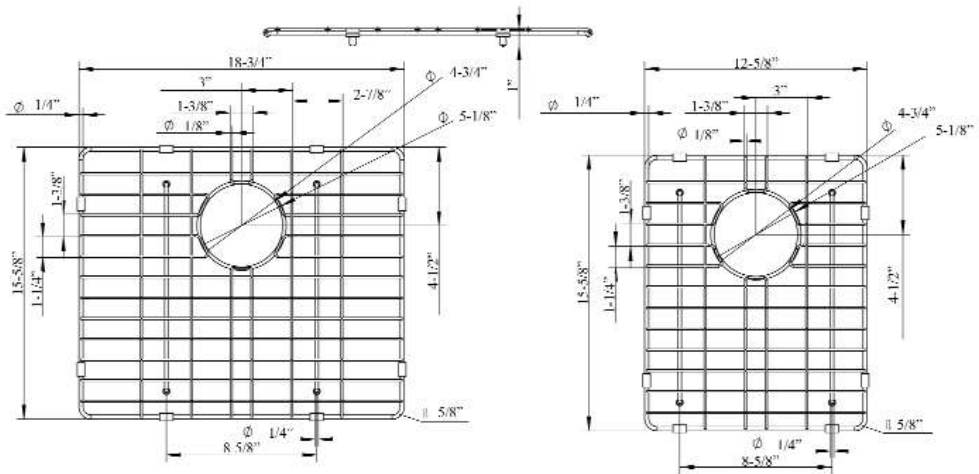

FSSDB2512 WIRE GRID

Cat. No.
FSSDB2512-WIRE

Features:

- ▶ Fits bottom of FSSDB2512 double bowl farmer sink
- ▶ Rubber Feet Covers Included

Finishes:

SS Stainless Steel

Large Wire Grid:

W: 18-³/₄"
D: 15-⁵/₈"
H: 1"

Small Wire Grid:

W: 12-⁵/₈"
D: 15-⁵/₈"
H: 1"

Drain Hole : 4-³/₄"

Dimensions and specifications subject to change without notice.